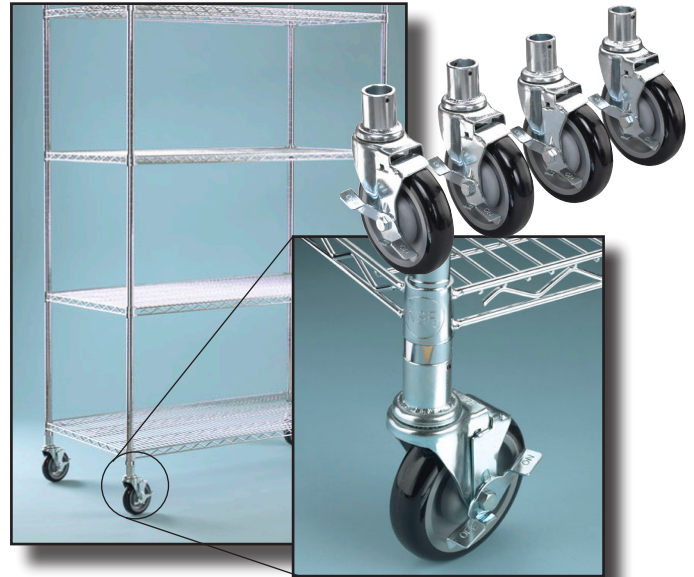

HAS CASTERS!

Call **KROWNE** For Cross Reference Information
On All Of Your **KITCHEN EQUIPMENT!**

Krowne offers many types of casters to fit a wide variety of restaurant equipment from ranges and ovens, to worktables and fryers. With brakes on all four casters, your equipment is guaranteed to stay put or easily roll out for cleaning when needed. From plate casters to threaded stem casters, you are sure to find the type you need for your application. Just give us a call or e-mail us with the model number of your equipment and we will let you know the best caster to fit your needs!

E-mail us at casters@krowne.com

- **OVENS**
- **FRYERS**
- **RANGES**
- **WORKTABLES**
- **AND MANY MORE!**

Call: (800) 631-0442

E-mail: casters@krowne.com