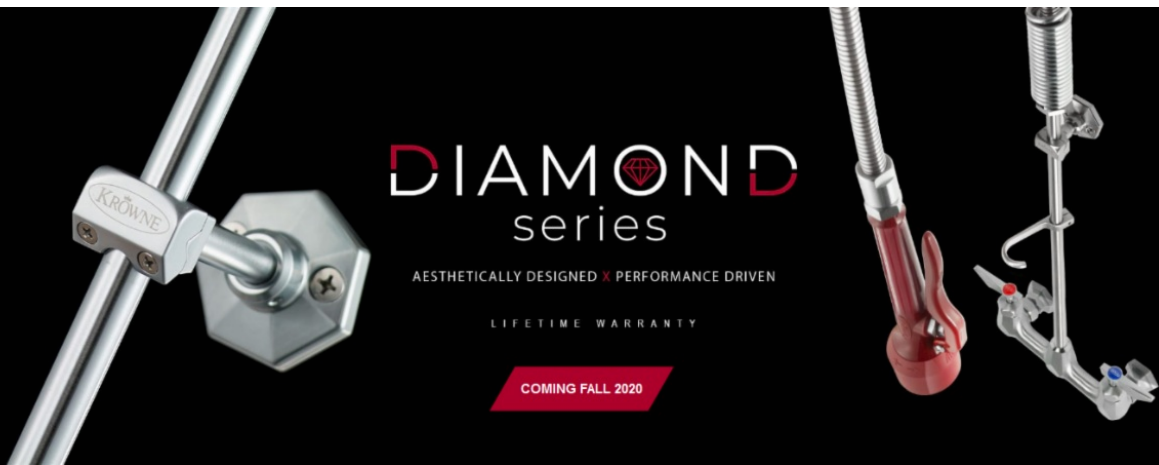

## Decked Out in Diamond: Luxury Faucets & Pre-Rinses

We are proud to announce the Fall 2020 release of our brand new product line, Diamond Series. Diamond Series products combine top performance with eye-catching design, feature a high-polish satin finish with sharp contrasting lines, and create a modern and captivating feel.

### Key features:

- New ¼ turn stainless steel ceramic cartridge valve
- Over 2 million turns at optimal performance

- Dual spray patterns come standard

[Browse Diamond Series Products](#)

Model #16197

**4" Center Deck Mount  
Electronic Sensor Faucet**