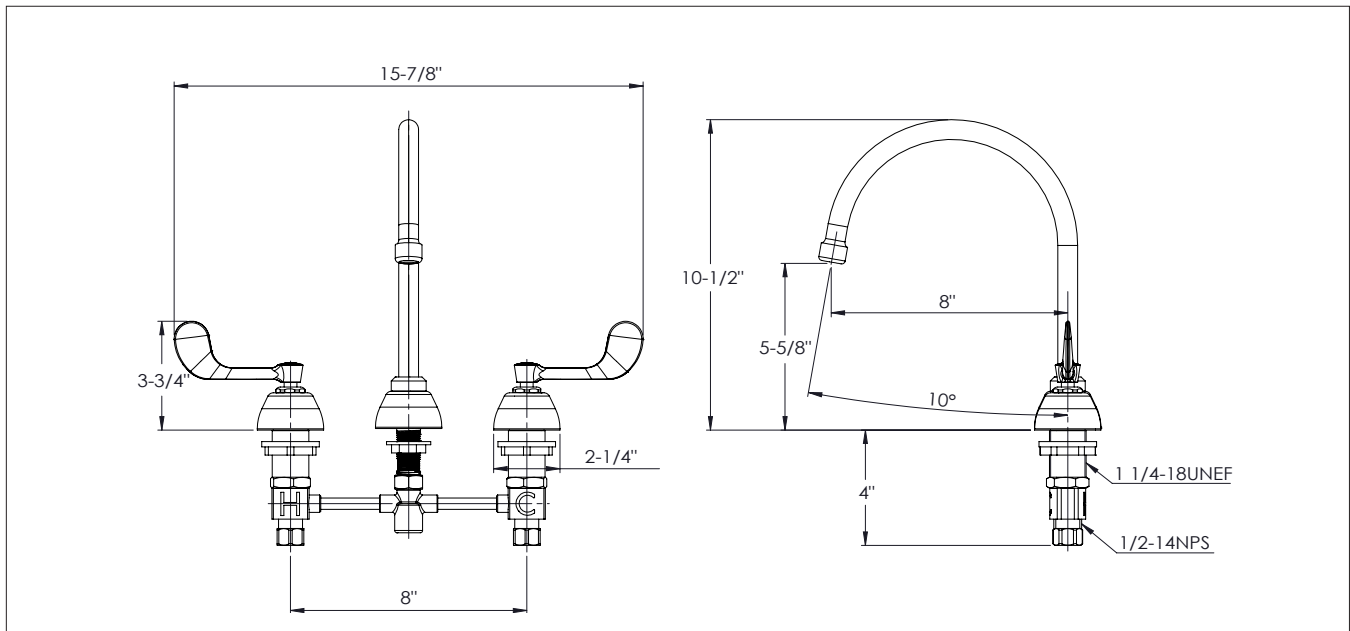

WARNING: Plumbing connections should be made by qualified personnel who will observe all applicable plumbing, sanitary and safety codes. California Proposition 65 Warning