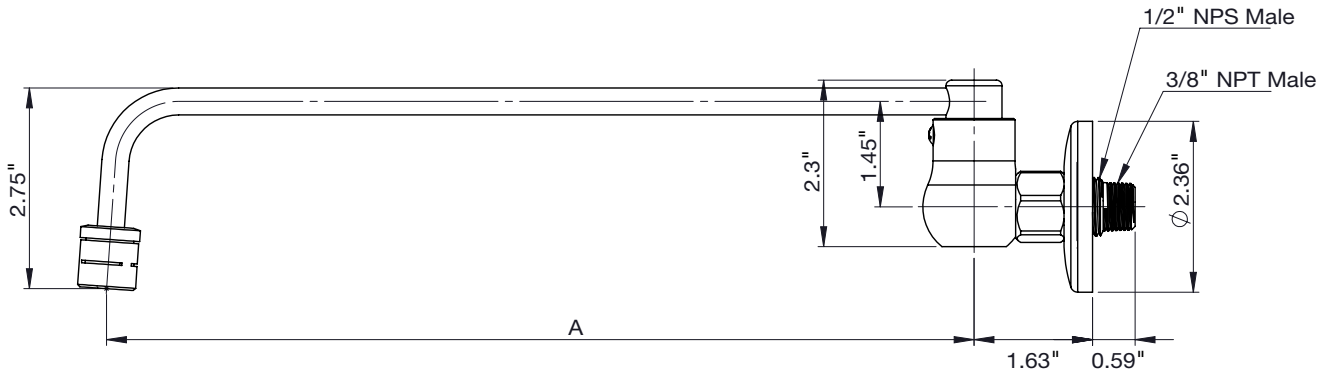

Warning:

Plumbing connections should be made by qualified personnel who will observe all applicable plumbing, sanitary and safety codes

California Prop 65 Warning:

This product can expose you to chemicals including lead and lead compounds, which are known to the State of California to cause cancer and birth defects or other reproductive harm. For more information go to www.P65Warnings.ca.gov.