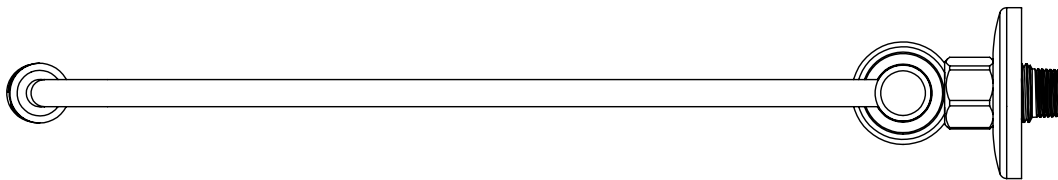

Warning:

Plumbing connections should be made by qualified personnel who will observe all applicable plumbing, sanitary and safety codes

California Prop 65 Warning:

This product can expose you to chemicals including lead and lead compounds, which are known to the State of California to cause cancer and birth defects or other reproductive harm. For more information go to www.P65Warnings.ca.gov.