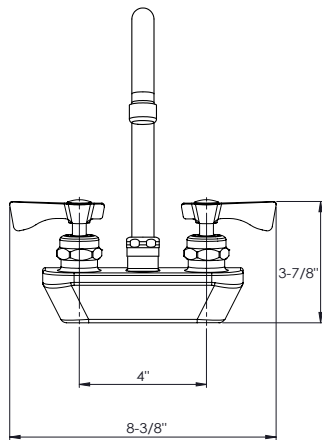

4" Center Wall Mount Faucets

ROYAL SERIES

Model	Max Height (A)	Spout Height (B)	Spout Length (C)	Spout Type
14-400L	9-1/8"	5-7/8"	3-1/2"	Wide Gooseneck
14-401L	9-3/4"	5-7/8"	6"	Wide Gooseneck
14-402L	12-7/8"	8-1/4"	8-1/2"	Wide Gooseneck
14-406L	5"	2"	6"	Swing
14-408L	5-3/4"	2-3/4"	8"	Swing
14-410L	6-1/2"	3-1/2"	10"	Swing
14-4XXL	-	-	-	Base Only

Standard Features

- 4" center wall mounted
- 1/4 turn high performance ceramic valves with integral check
- Lever handles (vandal resistance wristblade handles available)
- Durable full range swing spout with double o-ring construction
- Mounting kit includes, (2) brass locknuts and (2) brass washers
- Hot and Cold color indicators

Specifications

Water Inlet	1/2" NPS Male
Temp. Range	40°F - 180°F
Rough In	7/8" Round Holes on 4" Center
Flow Rate	1.8 GPM
Material	Chrome Plated Brass
Weight	5 lbs.

Product Compliance

- NSF-61 & NSF/ANSI 372
- NSF/ANSI/CAN 61: Q < 1
- ASME A112.18.1-2011/CSA B125.1-11
- Meets ANSI A117.1 (ADA)
- CEC Listed
- Massachusetts Approved

Front View

Warning:

Plumbing connections should be made by qualified personnel who will observe all applicable plumbing, sanitary and safety codes

California Prop 65 Warning:

This product can expose you to chemicals including lead and lead compounds, which are known to the State of California to cause cancer and birth defects or other reproductive harm. For more information go to www.P65Warnings.ca.gov.