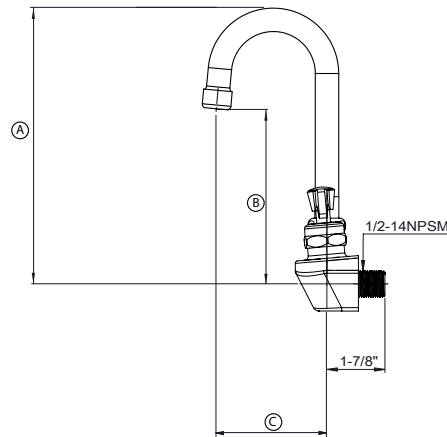

Warning:

Plumbing connections should be made by qualified personnel who will observe all applicable plumbing, sanitary and safety codes

California Prop 65 Warning:

This product can expose you to chemicals including lead and lead compounds, which are known to the State of California to cause cancer and birth defects or other reproductive harm. For more information go to www.P65Warnings.ca.gov.