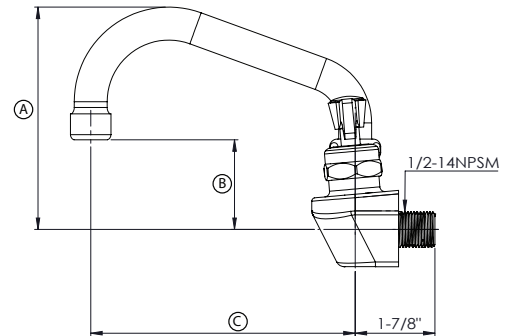

Warning:

Plumbing connections should be made by qualified personnel who will observe all applicable plumbing, sanitary and safety codes

California Prop 65 Warning:

This product can expose you to chemicals including lead and lead compounds, which are known to the State of California to cause cancer and birth defects or other reproductive harm. For more information go to www.P65Warnings.ca.gov.