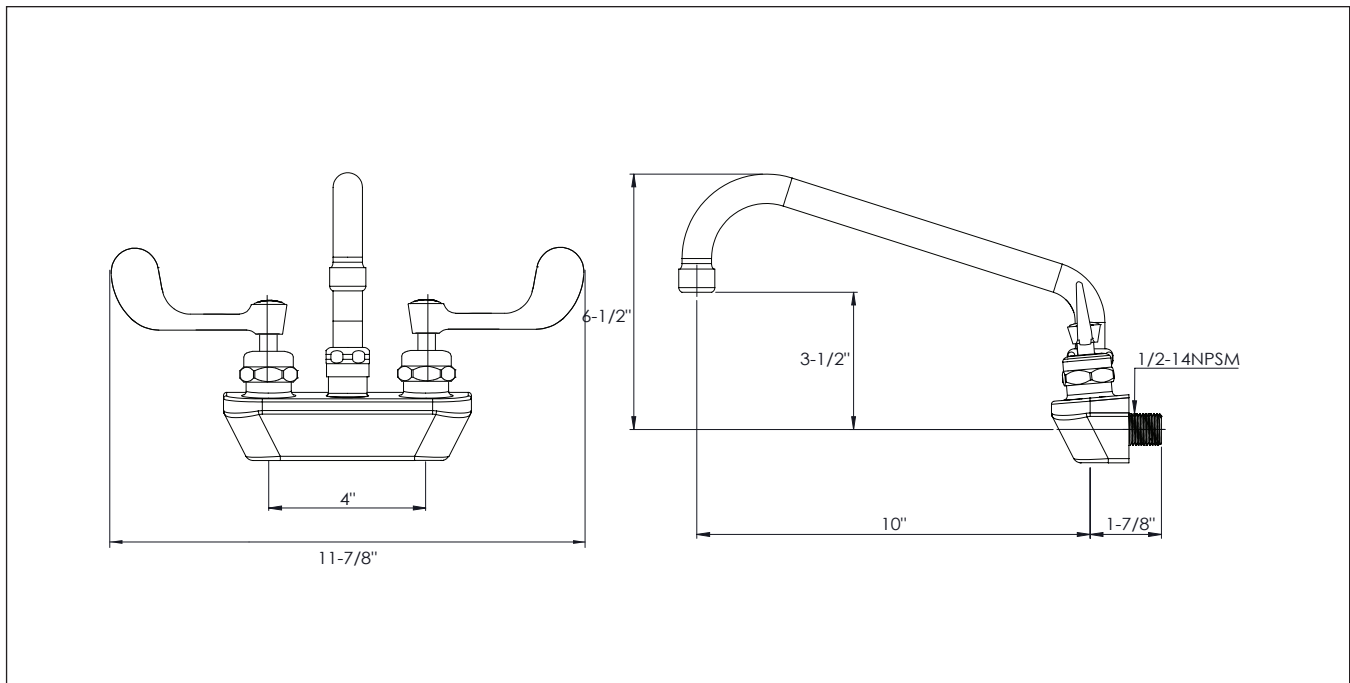

PRODUCT COMPLIANCE

- Meets ANSI A117.1 (ADA)
- California Proposition 65

WARNING: Plumbing connections should be made by qualified personnel who will observe all applicable plumbing, sanitary and safety codes.
WARNING: This product can expose you to chemicals including lead and lead compounds which are known to the State of California to cause cancer and birth defects or other reproductive harm. For more information go to www.P65Warnings.ca.gov.