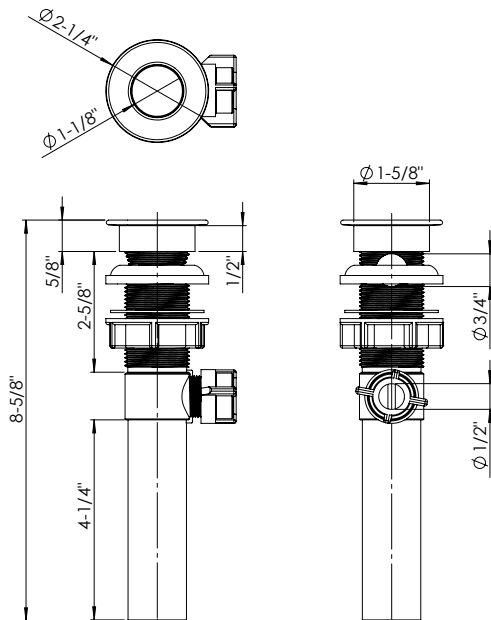

Product Compliance

- NSF/ANSI/CAN 372-2022
- Meets ANSI A117.1 (ADA)
- ASME A112.18.1-2024/CSA B125.1-24
- NSF/ANSI 61-2015
- NSF/ANSI 372-2024