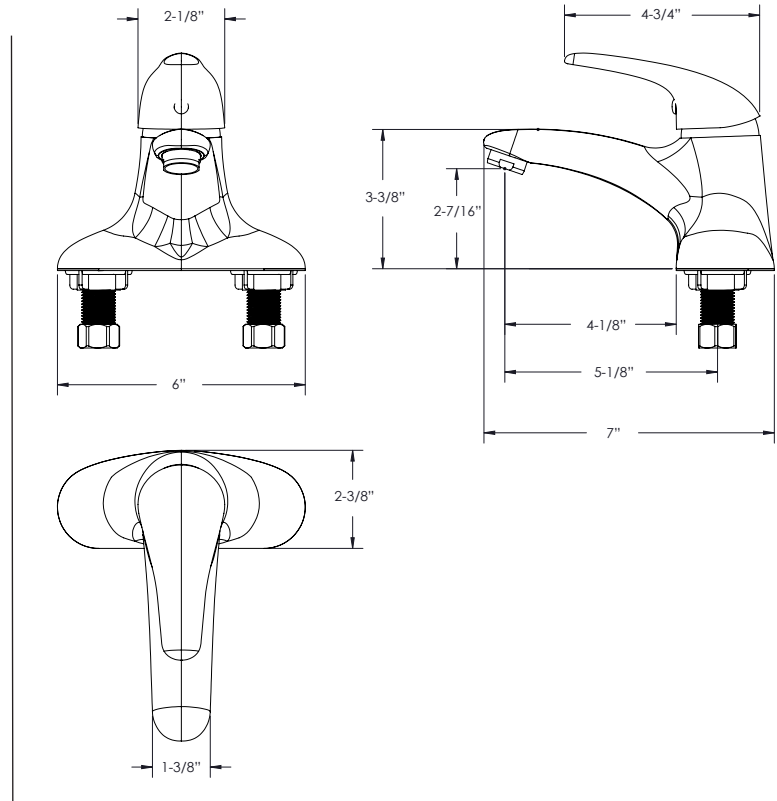

Product Compliance

- NSF/ANSI/CAN 372-2022
- Meets ANSI A117.1 (ADA)
- ASME A112.18.1-2024/CSA B125.1-24
- NSF/ANSI 61-2015
- NSF/ANSI 372-2024