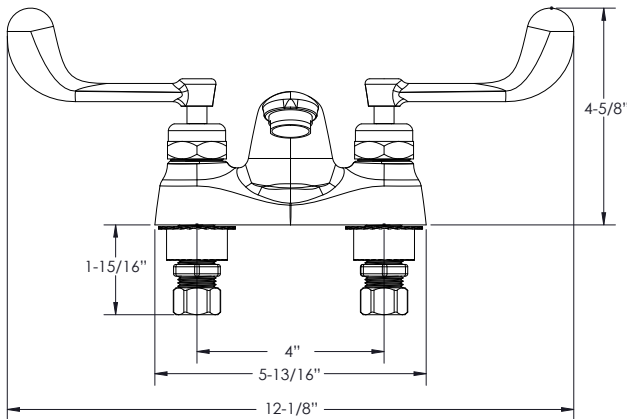

Warning:

Plumbing connections should be made by qualified personnel who will observe all applicable plumbing, sanitary and safety codes

California Prop 65 Warning:

This product can expose you to chemicals including lead and lead compounds, which are known to the State of California to cause cancer and birth defects or other reproductive harm. For more information go to www.P65Warnings.ca.gov.