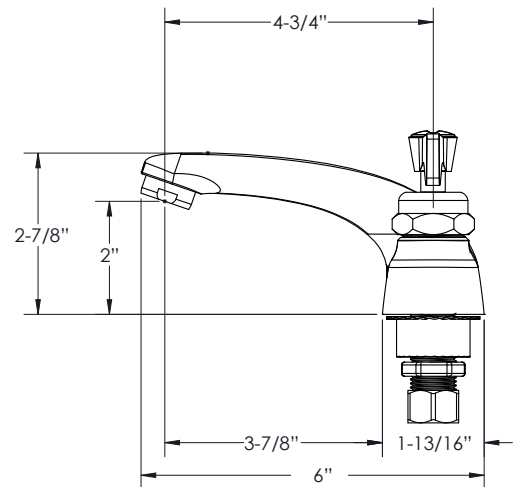

Warning:

Plumbing connections should be made by qualified personnel who will observe all applicable plumbing, sanitary and safety codes

California Prop 65 Warning:

This product can expose you to chemicals including lead and lead compounds, which are known to the State of California to cause cancer and birth defects or other reproductive harm. For more information go to www.P65Warnings.ca.gov.