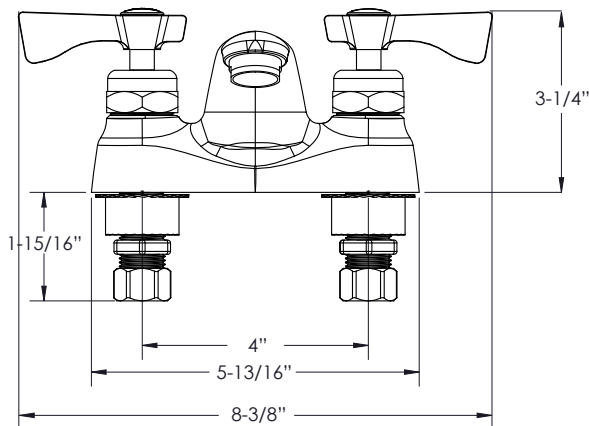

Warning:

Plumbing connections should be made by qualified personnel who will observe all applicable plumbing, sanitary and safety codes

California Prop 65 Warning:

This product can expose you to chemicals including lead and lead compounds, which are known to the State of California to cause cancer and birth defects or other reproductive harm. For more information go to www.P65Warnings.ca.gov.