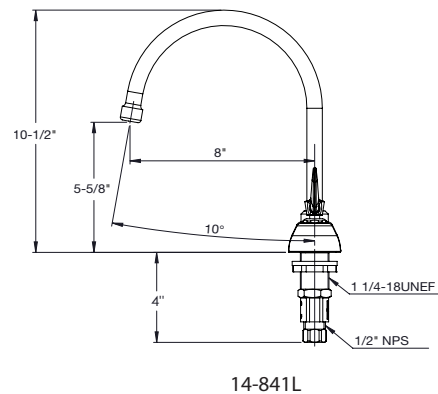

## 8" Center Deck Mount Lavatory Faucets

ROYAL SERIES

14-840L

14-841L

Model	Description
14-840L	8" Center Deck Mount Faucet with 5-3/4" Wide Rigid Gooseneck Spout
14-841L	8" Center Deck Mount Faucet with 8" Wide Rigid Gooseneck Spout

### Standard Features

- 1/4 turn high performance ceramic cartridge valves with integral check
- Vandal resistance wrist blade handles
- Additional 2.2 GPM aerator included
- Color coded index

### Specifications

Water Inlet	1/2" NPS Male
Temp. Range	40°F - 180°F
Rough In	1-1/2" Round Holes on 8" Center
Flow Rate	1.2 GPM
Material	Chrome Plated Brass
Weight	6 lbs.