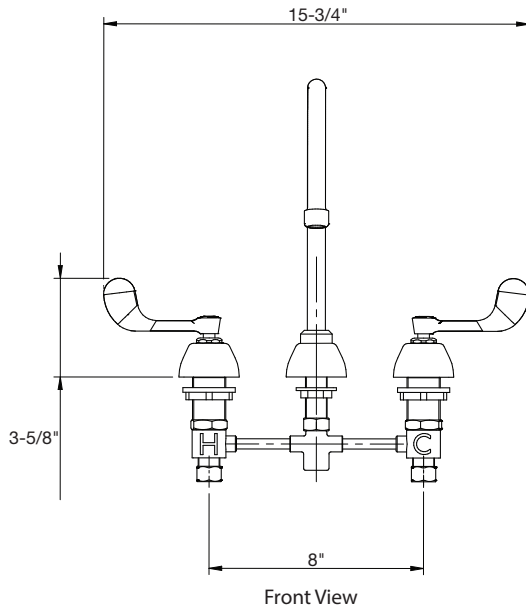

## 8" Center Deck Mount Lavatory Faucets

ROYAL SERIES

14-840L

14-841L

Model	Description
14-840L	8" Center Deck Mount Faucet with 5-3/4" Wide Rigid Gooseneck Spout
14-841L	8" Center Deck Mount Faucet with 8" Wide Rigid Gooseneck Spout

### Standard Features

- 1/4 turn high performance ceramic cartridge valves with integral check
- Vandal resistance wrist blade handles
- Additional 2.2 GPM aerator included
- Color coded index

### Specifications

Water Inlet	1/2" NPS Male
Temp. Range	40°F - 180°F
Rough In	1-1/2" Round Holes on 8" Center
Flow Rate	1.2 GPM
Material	Chrome Plated Brass
Weight	6 lbs.