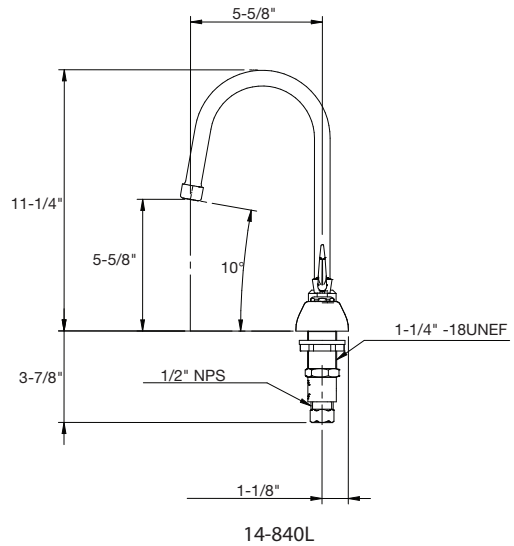

## 8" Center Deck Mount Lavatory Faucets

ROYAL SERIES

14-840L

14-841L

Model	Description
14-840L	8" Center Deck Mount Faucet with 5-3/4" Wide Rigid Gooseneck Spout
14-841L	8" Center Deck Mount Faucet with 8" Wide Rigid Gooseneck Spout

### Standard Features

- 1/4 turn high performance ceramic cartridge valves with integral check
- Vandal resistance wrist blade handles
- Additional 2.2 GPM aerator included
- Color coded index

### Specifications

Water Inlet	1/2" NPS Male
Temp. Range	40°F - 180°F
Rough In	1-1/2" Round Holes on 8" Center
Flow Rate	1.2 GPM
Material	Chrome Plated Brass
Weight	6 lbs.