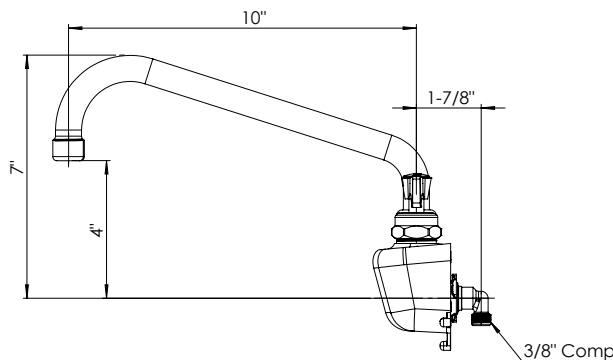

Warning:

Plumbing connections should be made by qualified personnel who will observe all applicable plumbing, sanitary and safety codes

California Prop 65 Warning:

This product can expose you to chemicals including lead and lead compounds, which are known to the State of California to cause cancer and birth defects or other reproductive harm. For more information go to www.P65Warnings.ca.gov.