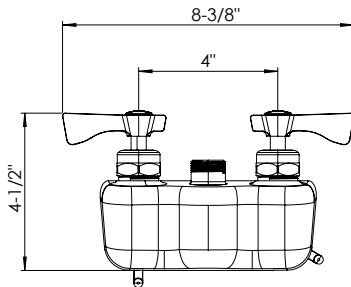

Product Compliance

- NSF/ANSI/CAN 61: Q < 1
- NSF/ANSI 372
- ASME A112.18.1-2018/CSA B125.1-18

Note: Recommended for 18GA backsplash