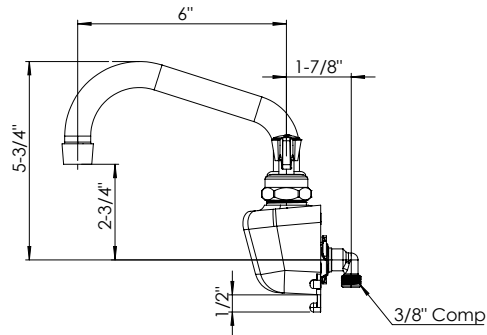

Quick Release Faucet

ROYAL SERIES

14-406-QR

14-410-QR

Standard Features

- Durable range swing spout with double o-ring construction
- 1/4 turn high performance ceramic cartridge valves with integral check
- Allows for quick, toolless installation and removal of faucet from Krowne backsplash
- Easily disconnect or inspect plumbing and water lines without removing sink from bar
- To be used in conjunction with Krowne Royal Series modular bar-die wall underbar sinks designed for Quick Release
- Lever handles

Specifications

| Model | Description |
|-----------|--|
| 14-406-QR | Royal Series 4" Center Quick Release Faucet, Underbar Upgrade with 6" Swing Spout |
| 14-410-QR | Royal Series 4" Center Quick Release Faucet, Underbar Upgrade with 10" Swing Spout |

| | |
|-------------------|---------------------|
| Mounting Style | Wall Mount |
| Water Inlets | 3/8" Compression |
| Centers | 4" Centers |
| Spout | Swing Spout |
| Temperature Range | 40°F - 180°F |
| Pressure | 20 - 120 PSI |
| Flow Rate | 1.8 GPM |
| Material | Chrome Plated Brass |
| Weight | 5 lbs. |

Product Compliance

- NSF/ANSI/CAN 61: Q < 1
- NSF/ANSI 372
- ASME A112.18.1-2018/CSA B125.1-18

Note: Recommended for 18GA backsplash

Warning:

Plumbing connections should be made by qualified personnel who will observe all applicable plumbing, sanitary and safety codes