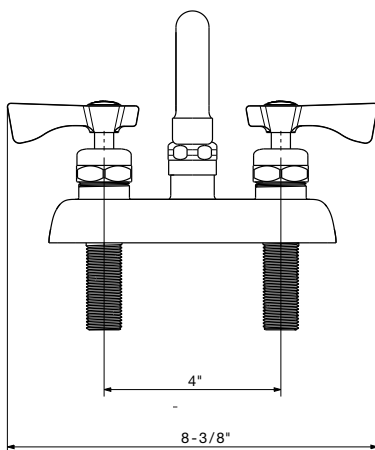

4" Center Deck Mount Faucets

ROYAL SERIES

15-306L

15-301L

Model	Spout Type	Spout Length (A)	Spout Height (B)	Base to Top (C)	Weight
15-301L	Gooseneck	6"	6-1/8"	10"	4.5 lbs.
15-302L	Gooseneck	8-1/2"	8-1/2"	13-1/8"	4.5 lbs.
15-306L	Standard	6"	2-1/4"	5-1/4"	3.75 lbs.
15-308L	Standard	8"	3"	6"	3.75 lbs.
15-310L	Standard	10"	3-3/4"	6-3/4"	3.75 lbs.
15-312L	Standard	12"	4-3/8"	7-3/8"	3.75 lbs.
15-314L	Standard	14"	5-1/8"	8-1/8"	4 lbs.
15-316L	Standard	16"	5-7/8"	8-7/8"	4.25 lbs.
15-325L	Gooseneck	3-1/2"	6-1/4"	8-3/4"	4.25 lbs.
15-3XXL	Base Only	-	-	3-1/4"	3 lbs.

Standard Features

- 1/4 turn high performance ceramic cartridge valves with integral check
- Durable full range swing spout with double o-ring construction
- Lever handles with a vandal resistant wrist blade handle upgrade option

Specifications

Water Inlet	1/2" NPS Male
Temp. Range	40°F - 180°F
Rough In	7/8" Round Holes on 4" Center
Flow Rate	1.8 GPM
Material	Chrome Plated Brass

Product Compliance

- NSF-61 & NSF/ANSI 372
- NSF/ANSI/CAN 61: Q < 1
- ASME A112.18.1-2011/CSA B125.1-11 & NSF/ANSI 372
- Massachusetts Listed
- CEC Listed