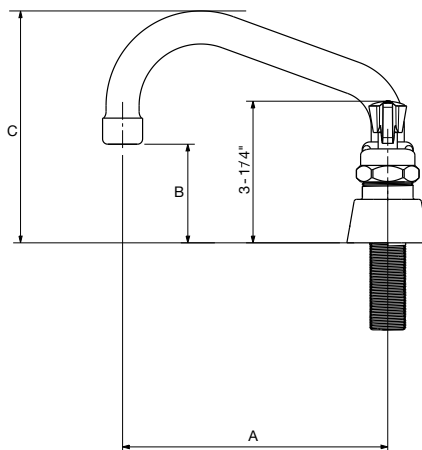

4" Center Deck Mount Faucets

ROYAL SERIES

15-306L

15-301L

Model	Spout Type	Spout Length (A)	Spout Height (B)	Base to Top (C)	Weight
15-301L	Gooseneck	6"	6-1/8"	10"	4.5 lbs.
15-302L	Gooseneck	8-1/2"	8-1/2"	13-1/8"	4.5 lbs.
15-306L	Standard	6"	2-1/4"	5-1/4"	3.75 lbs.
15-308L	Standard	8"	3"	6"	3.75 lbs.
15-310L	Standard	10"	3-3/4"	6-3/4"	3.75 lbs.
15-312L	Standard	12"	4-3/8"	7-3/8"	3.75 lbs.
15-314L	Standard	14"	5-1/8"	8-1/8"	4 lbs.
15-316L	Standard	16"	5-7/8"	8-7/8"	4.25 lbs.
15-325L	Gooseneck	3-1/2"	6-1/4"	8-3/4"	4.25 lbs.
15-3XXL	Base Only	-	-	3-1/4"	3 lbs.

Standard Features

- 1/4 turn high performance ceramic cartridge valves with integral check
- Durable full range swing spout with double o-ring construction
- Lever handles with a vandal resistant wrist blade handle upgrade option

Specifications

Water Inlet	1/2" NPS Male
Temp. Range	40°F - 180°F
Rough In	7/8" Round Holes on 4" Center
Flow Rate	1.8 GPM
Material	Chrome Plated Brass

Product Compliance

- NSF-61 & NSF/ANSI 372
- NSF/ANSI/CAN 61: Q < 1
- ASME A112.18.1-2011/CSA B125.1-11 & NSF/ANSI 372
- Massachusetts Listed
- CEC Listed