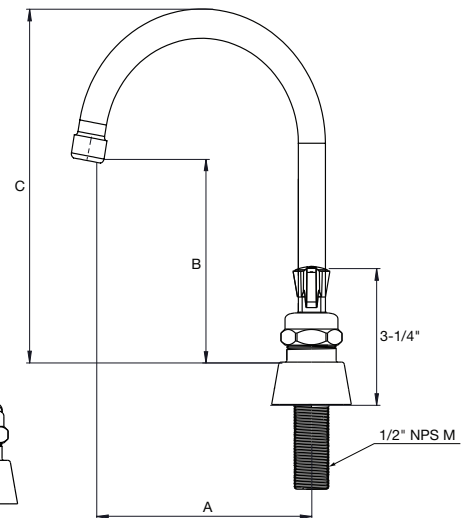

4" Center Deck Mount Faucets

ROYAL SERIES

15-306L

15-301L

Model	Spout Type	Spout Length (A)	Spout Height (B)	Base to Top (C)	Weight
15-301L	Gooseneck	6"	6-1/8"	10"	4.5 lbs.
15-302L	Gooseneck	8-1/2"	8-1/2"	13-1/8"	4.5 lbs.
15-306L	Standard	6"	2-1/4"	5-1/4"	3.75 lbs.
15-308L	Standard	8"	3"	6"	3.75 lbs.
15-310L	Standard	10"	3-3/4"	6-3/4"	3.75 lbs.
15-312L	Standard	12"	4-3/8"	7-3/8"	3.75 lbs.
15-314L	Standard	14"	5-1/8"	8-1/8"	4 lbs.
15-316L	Standard	16"	5-7/8"	8-7/8"	4.25 lbs.
15-325L	Gooseneck	3-1/2"	6-1/4"	8-3/4"	4.25 lbs.
15-3XXL	Base Only	-	-	3-1/4"	3 lbs.

Standard Features

- 1/4 turn high performance ceramic cartridge valves with integral check
- Durable full range swing spout with double o-ring construction
- Lever handles with a vandal resistant wrist blade handle upgrade option

Specifications

Water Inlet	1/2" NPS Male
Temp. Range	40°F - 180°F
Rough In	7/8" Round Holes on 4" Center
Flow Rate	1.8 GPM
Material	Chrome Plated Brass

Product Compliance

- NSF-61 & NSF/ANSI 372
- NSF/ANSI/CAN 61: Q < 1
- ASME A112.18.1-2011/CSA B125.1-11 & NSF/ANSI 372
- Massachusetts Listed
- CEC Listed