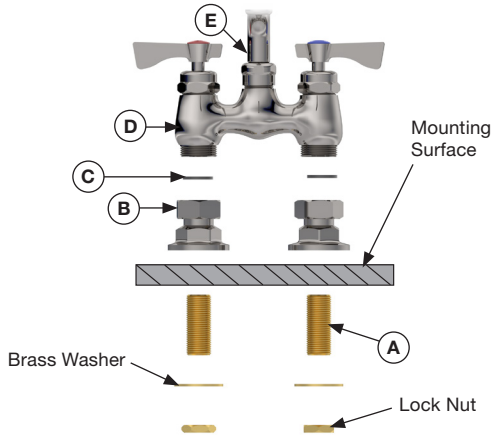

Note: We recommend Krowne's 1/2" x 3/8" Braided Supply Hoses (model 21-198L). They include 1/2" NPT close elbows with swivel compression fittings on the faucet side and 3/8" compression fittings on the water supply side. No thread sealant tape or soldering required.

Installation Instructions

1. Turn off water supply at main source before proceeding with installation.
2. Remove the two 1/2" threaded nipples (A) from the mounting kit inside the box.
3. Apply thread sealant tape or pipe joint compound to one side of each of the two threaded nipples (you will apply to the other side after step #4 is completed).
4. Install the sealant-applied side of the threaded nipples into the two 1/2" female threaded coupling flanges (B) and tighten properly. Note that the coupling flanges have eccentric centers, meaning if the holes in the mounting surface are not exactly 4" on center, you can slightly adjust the center distance.
5. From the front of the sink, insert the threaded nipples into the faucet holes in the sink. Make sure the coupling flanges are turned so the brass nipples are at the 12 o'clock position. This is necessary to make sure the faucet is level.
6. Apply thread sealant tape or pipe joint compound to the other side of each of the two threaded nipples (A).
7. From the back of the sink, place the brass washer and lock nut from the included mounting kit onto the threaded nipples and tighten with a wrench.
8. From the front of the sink, insert the rubber washers (C) into the coupling flanges (B).
9. Install the faucet body (D) onto the coupling flanges and tighten properly with a wrench. If the faucet does not fit on the coupling flanges, they will need to be rotated to fit the faucet as per step 4 above.
10. From the front of the sink, install the spout (E) and tighten properly.
11. From the back of the sink, install the water supply lines and tighten properly.