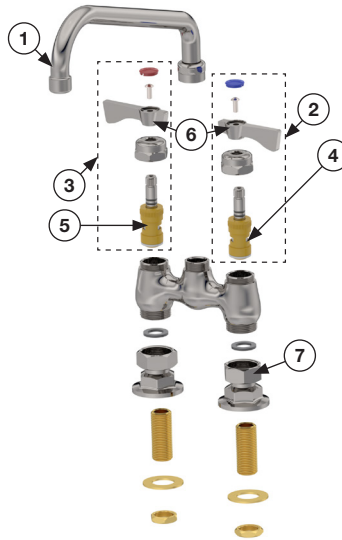

Scan to view
aerator options

Parts Guide

No.	Model	Description
1	21-420L	6" Swing Spout
1	21-421L	8" Swing Spout
1	21-422L	10" Swing Spout
1	21-423L	12" Swing Spout
1	21-424L	14" Swing Spout

No.	Model	Description
1	21-425L	16" Swing Spout
1	21-428L	6"W Gooseneck Spout
1	21-429L	8-1/2"W Gooseneck Spout
1	21-431L	6"W Double Bend Spout
1	21-432L	8-1/2"W Double Bend Spout

No.	Model	Description
2	21-308L	Cold 1/4 Turn Ceramic Cartridge Valve
3	21-309L	Hot 1/4 Turn Ceramic Cartridge Valve
4	21-333L	Cold 1/4 Turn Ceramic Cartridge Valve, Less Handle
5	21-334L	Hot 1/4 Turn Ceramic Cartridge Valve, Less Handle
6	21-306	Lever Handle Kit (includes hot & cold handles)
7	21-401L	Coupling Flanges (includes 2/ea)

Accessories

Model	Description
21-311	Wrist Blade Handle Kit (includes hot & cold handles)
21-198L	1/2" x 3/8" Braided Supply Hoses
25-150	Thread Sealant Tape