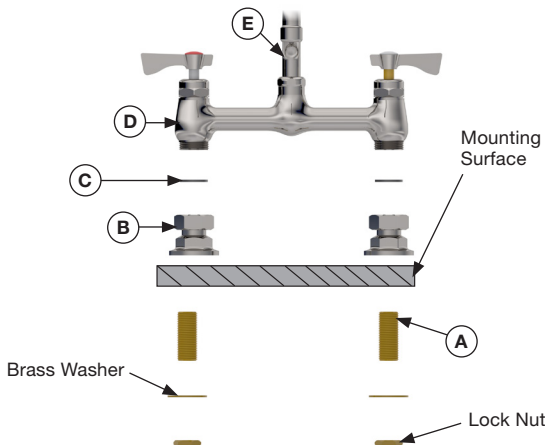

Note: We recommend Krowne's 1/2" x 3/8" Braided Supply Hoses (model 21-198L). They include 1/2" NPT close elbows with swivel compression fittings on the faucet side and 3/8" compression fittings on the water supply side. No thread sealant tape or soldering required.

Installation Instructions

1. Turn off water supply at main source before proceeding with installation.
2. Remove the two 1/2" threaded nipples (A) from the mounting kit inside the box.
3. Apply thread sealant tape or pipe joint compound to one side of each of the two threaded nipples (you will apply to the other side after step #4 is completed).
4. Install the sealant-applied side of the threaded nipples into the two 1/2" female threaded coupling flanges (B) and tighten properly. Note that the coupling flanges have eccentric centers, meaning if the holes in the mounting surface are not exactly 4" on center, you can slightly adjust the center distance.
5. From the front of the sink, insert the threaded nipples into the faucet holes in the sink. Make sure the coupling flanges are turned so the brass nipples are at the 12 o'clock position. This is necessary to make sure the faucet is level.
6. Apply thread sealant tape or pipe joint compound to the other side of each of the two threaded nipples (A).
7. From the back of the sink, place the brass washer and lock nut from the included mounting kit onto the threaded nipples and tighten with a wrench.
8. From the front of the sink, insert the rubber washers (C) into the coupling flanges (B).
9. Install the faucet body (D) onto the coupling flanges and tighten properly with a wrench. If the faucet does not fit on the coupling flanges, they will need to be rotated to fit the faucet as per step 4 above.
10. From the front of the sink, install the spout (E) and tighten properly.
11. From the back of the sink, install the water supply lines and tighten properly.