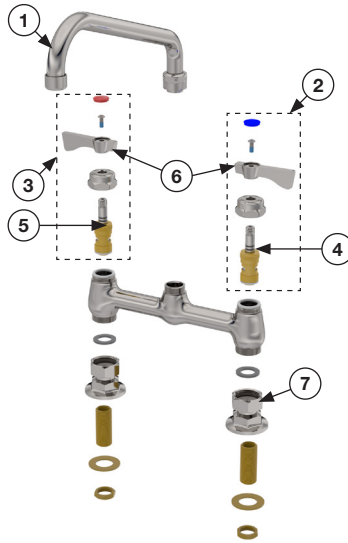

Scan to view aerator options

Parts Guide

No.	Model	Description
1	21-420L	6" Swing Spout
1	21-421L	8" Swing Spout
1	21-422L	10" Swing Spout
1	21-423L	12" Swing Spout
1	21-424L	14" Swing Spout

No.	Model	Description
1	21-425L	16" Swing Spout
1	21-428L	6"W Gooseneck Spout
1	21-429L	8-1/2"W Gooseneck Spout
1	21-431L	6"W Double Bend Spout
1	21-432L	8-1/2"W Double Bend Spout

No.	Model	Description
2	21-308L	Cold 1/4 Turn Ceramic Cartridge Valve
3	21-309L	Hot 1/4 Turn Ceramic Cartridge Valve
4	21-333L	Cold 1/4 Turn Ceramic Cartridge Valve, Less Handle
5	21-334L	Hot 1/4 Turn Ceramic Cartridge Valve, Less Handle
6	21-306	Lever Handle Kit (includes hot & cold handles)
7	21-401L	Coupling Flanges (includes 2/ea)

Accessories

Model	Description
21-311	Wrist Blade Handle Kit (includes hot & cold handles)
21-198L	1/2" x 3/8" Braided Supply Hoses
25-150	Thread Sealant Tape