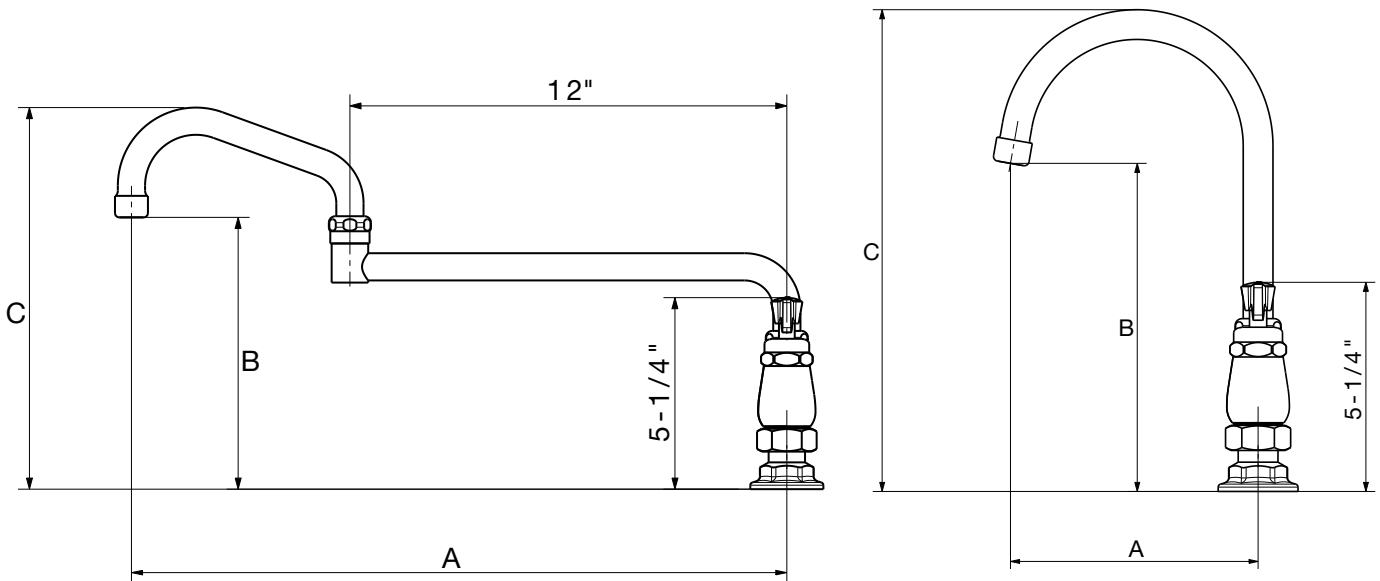

8" Center Raised Deck Mount Faucets

ROYAL SERIES

15-806L

Standard Features

- ¼ turn high performance ceramic cartridge valves with integral check
- Heavy duty flanges with eccentric fittings allow alignment adjustments for quick installation
- Durable full range swing spout with double o-ring construction
- Lever handles with a vandal resistant wrist blade handle upgrade option
- Mounting kit includes, (2) 1/2" NPS x 1-1/2" brass nipples, (2) lock nuts and (2) brass washers

Specifications

Water Inlet	1/2" NPS Male, Kit Installed
Temp. Range	40°F - 180°F
Rough In	7/8" Round Holes on 4" Center
Flow Rate	1.8 GPM
Material	Chrome Plated Brass

Model	Spout Type	Spout Length (A)	Spout Height (B)	Base to Top (C)	Weight
15-806L	Swing	6"	4-1/4"	7-3/8"	4.5 lbs.
15-808L	Swing	8"	5"	8-1/8"	4.5 lbs.
15-810L	Swing	10"	5-3/4"	8-3/4"	4.5 lbs.
15-812L	Swing	12"	6-1/2"	9-1/2"	4.5 lbs.
15-814L	Swing	14"	7-1/4"	10-1/4"	4.5 lbs.
15-8XXL	-	-	-	5-1/4"	3.5 lbs.

8" Center Raised Deck Mount Faucets

ROYAL SERIES

Model	Spout Type	Spout Length (A)	Spout Height (B)	Base to Top (C)	Weight
15-801L	Gooseneck	6"	8-1/4"	12-1/8"	4.5 lbs.
15-802L	Gooseneck	8-1/2"	10-5/8"	15-1/4"	4.5 lbs.
15-825L	Gooseneck	3-1/2"	8-1/4"	10-7/8"	4.5 lbs.
15-818L	Jointed	18"	7-1/2"	10-1/2"	4.5 lbs.