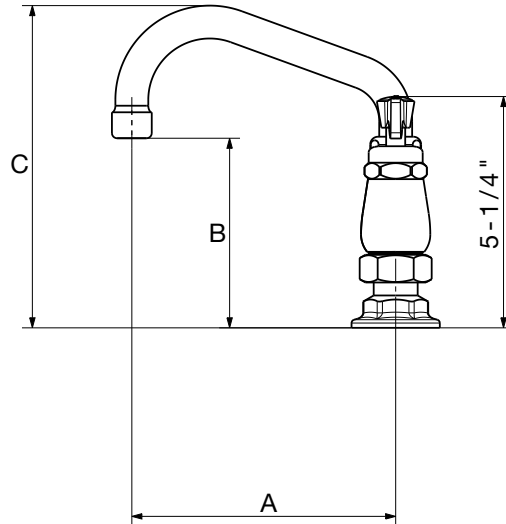

Warning:

Plumbing connections should be made by qualified personnel who will observe all applicable plumbing, sanitary and safety codes

California Prop 65 Warning:

This product can expose you to chemicals including lead and lead compounds, which are known to the State of California to cause cancer and birth defects or other reproductive harm. For more information go to www.P65Warnings.ca.gov.