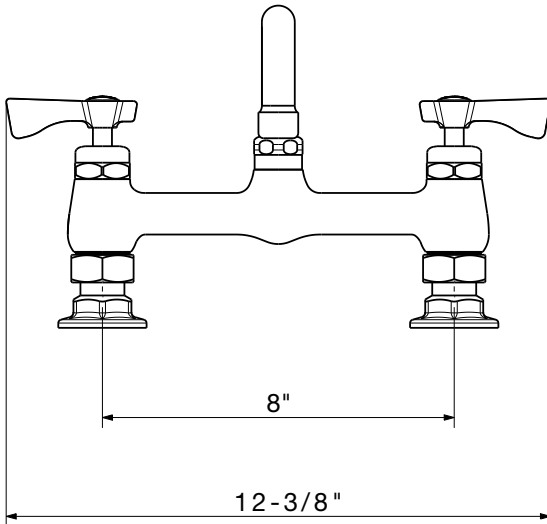

Warning:

Plumbing connections should be made by qualified personnel who will observe all applicable plumbing, sanitary and safety codes

California Prop 65 Warning:

This product can expose you to chemicals including lead and lead compounds, which are known to the State of California to cause cancer and birth defects or other reproductive harm. For more information go to www.P65Warnings.ca.gov.