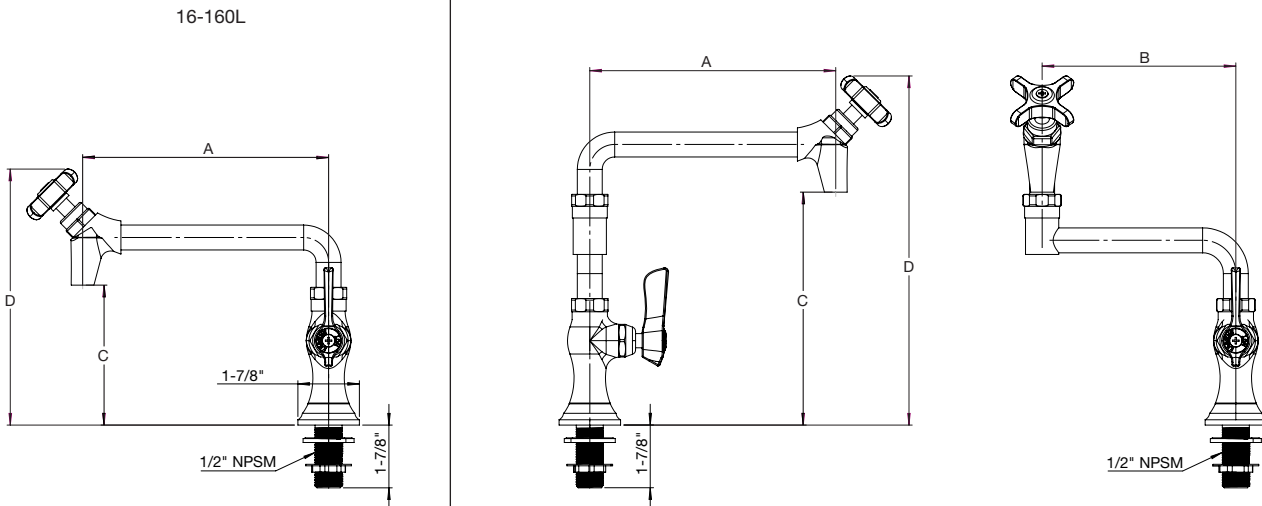

Warning:

Plumbing connections should be made by qualified personnel who will observe all applicable plumbing, sanitary and safety codes

California Prop 65 Warning:

This product can expose you to chemicals including lead and lead compounds, which are known to the State of California to cause cancer and birth defects or other reproductive harm. For more information go to www.P65Warnings.ca.gov.