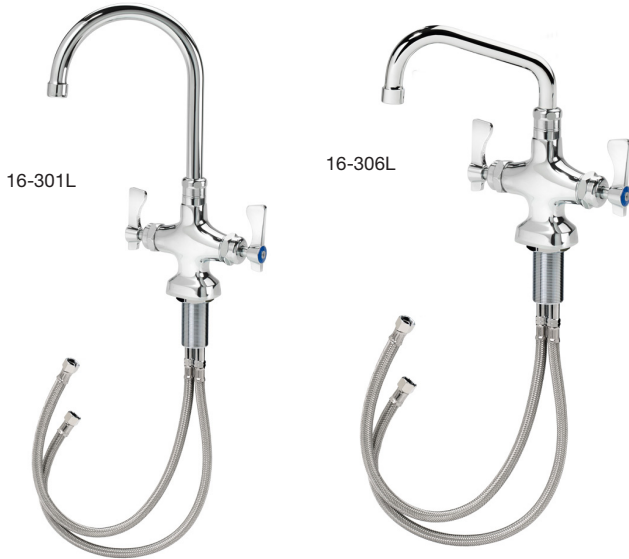

## Single Hole Deck Mount Pantry Faucet

ROYAL SERIES

### Standard Features

- 1/4 Turn high performance ceramic cartridge valve with integral check
- Pre-installed 20" length water lines with 3/8 compression fittings
- Durable full range swing spout with double o-ring construction
- Lever handles

### Specifications

Water Inlet	3/8" Compression
Temp. Range	40°F - 180°F
Pressure	20-120 PSI
Rough In	1-1/4" Single Hole
Flow Rate	1.8 GPM
Material	Solid Brass
Finish	Polished Chrome

Model	Spout Type	Spout Length (A)	Spout Height (B)	Base to Top (C)	Weight
16-301L	Gooseneck	6"	5-5/16"	14-7/16"	5 lbs.
16-302L	Gooseneck	8-1/2"	8-3/4"	18-1/16"	5 lbs.
16-306L	Standard	6"	2-7/16"	10-1/8"	5.25 lbs.
16-312L	Standard	12"	4-5/8"	12-1/4"	5.25 lbs.