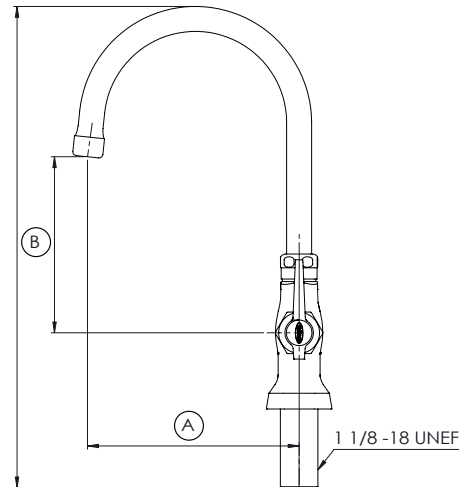

Warning:

Plumbing connections should be made by qualified personnel who will observe all applicable plumbing, sanitary and safety codes

California Prop 65 Warning:

This product can expose you to chemicals including lead and lead compounds, which are known to the State of California to cause cancer and birth defects or other reproductive harm. For more information go to www.