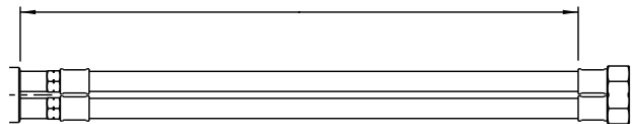

20" Water Line

Warning:

Plumbing connections should be made by qualified personnel who will observe all applicable plumbing, sanitary and safety codes

California Prop 65 Warning:

This product can expose you to chemicals including lead and lead compounds, which are known to the State of California to cause cancer and birth defects or other reproductive harm. For more information go to www.