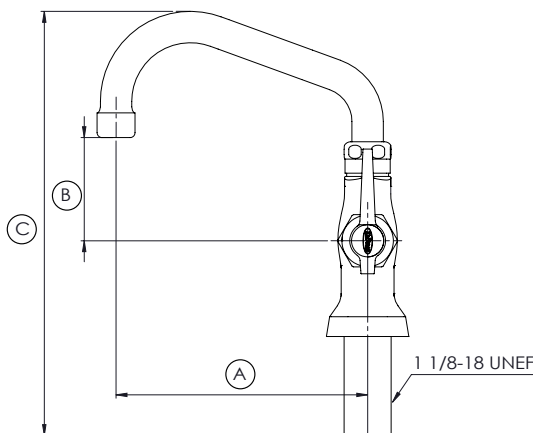

Warning:

Plumbing connections should be made by qualified personnel who will observe all applicable plumbing, sanitary and safety codes

California Prop 65 Warning:

This product can expose you to chemicals including lead and lead compounds, which are known to the State of California to cause cancer and birth defects or other reproductive harm. For more information go to www.