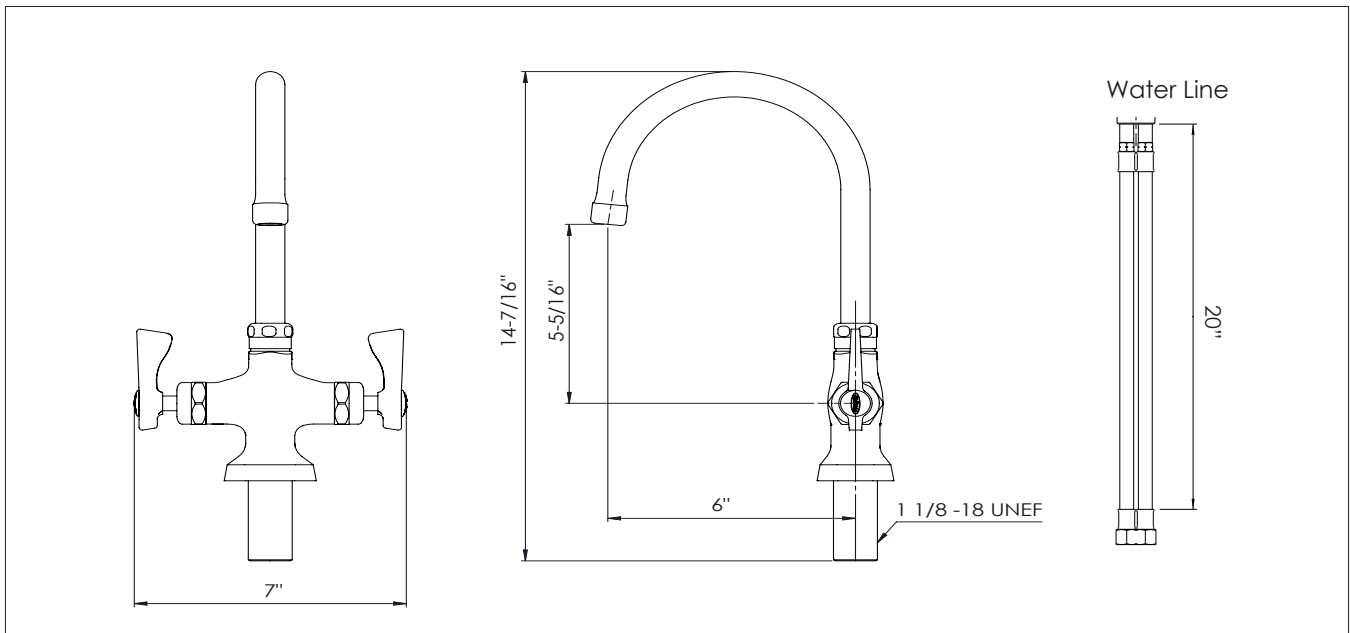

PRODUCT COMPLIANCE

- NSF-61 & NSF/ANSI 372
- ASME A112.18.1-2012/CSA B125.1-12 & NSF/ANSI 372
- Massachusetts Approved
- CEC Approved