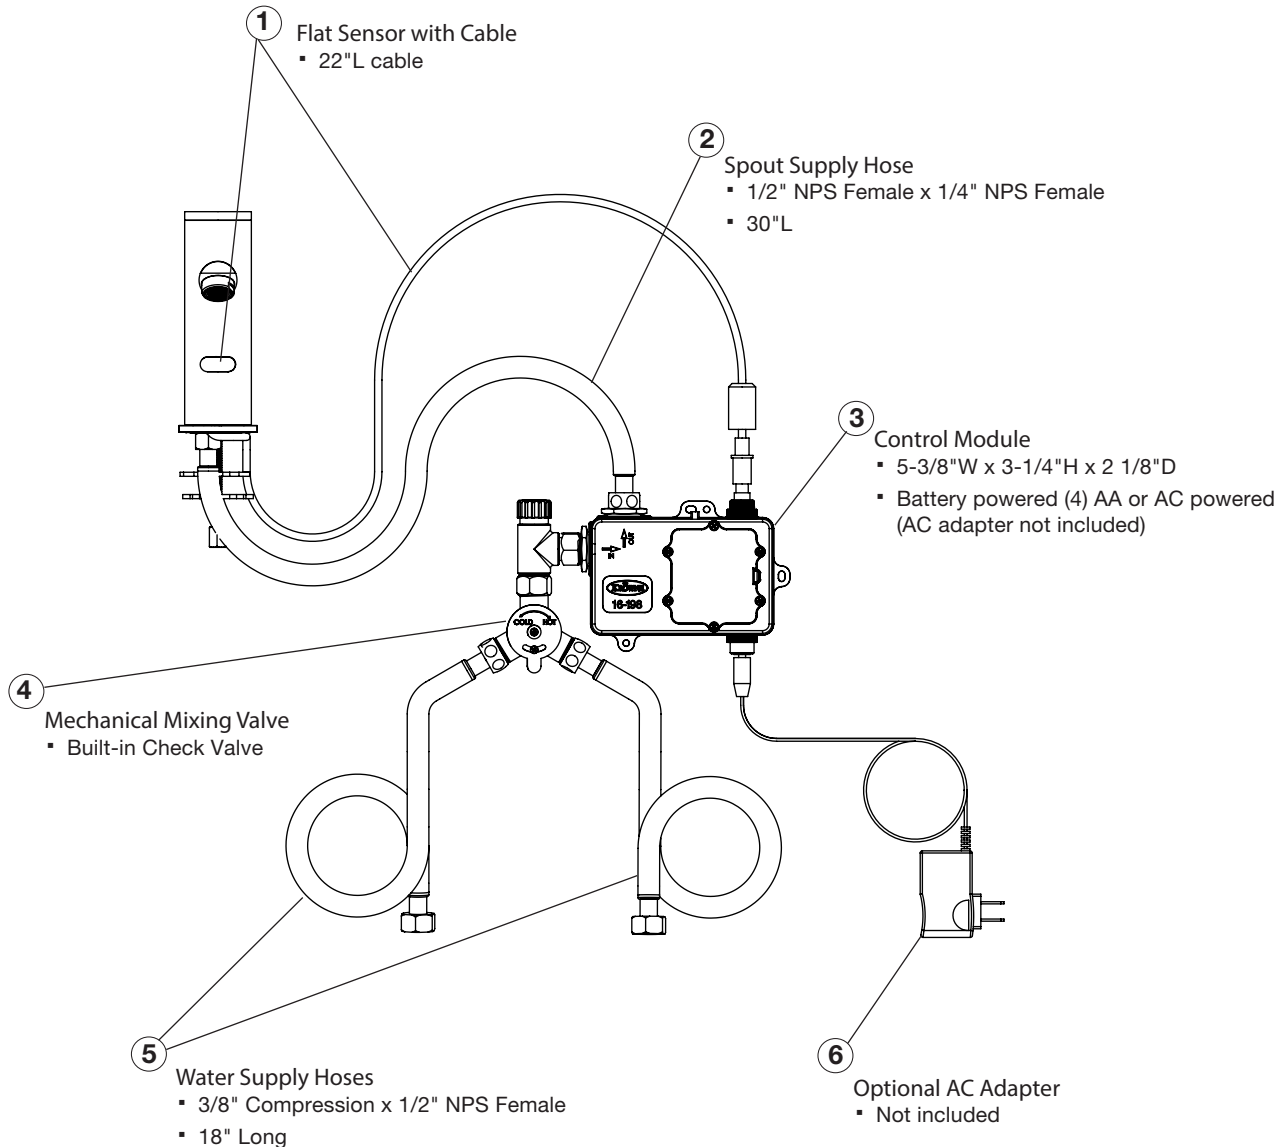

Electronic Sensor Faucet Single Hole Deck Mount

ROYAL SERIES

Standard Features

- Single Hole Deck Mount
- Infrared Sensor Operated
- Battery Powered Control Module, (4) AA Batteries Included, AC Adapter Optional
- Built-In Filter to Prevent Debris from Entering Solenoid Valve
- Low Battery Indicator Light
- Battery Life 1-3 Years Based on Usage

Specifications

Water Inlet	Preinstalled M10*1.0 spout supply hose
Temp. Range	40°F - 180°F
Rough In	1/2" round hole hose
Flow Rate	0.5 GPM
Material	Chrome plated brass
Weight	5 lbs.

Model	Description
16-654	Royal Series Single Hole Deck Mount Sensor Faucet with Straight Spout
16-654P	Royal Series Single Hole Deck Mount Sensor Faucet with Straight Spout, 4" Deck Plate
16-654P8	Royal Series Single Hole Deck Mount Sensor Faucet with Straight Spout, 8" Deck Plate

Electronic Sensor Faucet Single Hole Deck Mount

ROYAL SERIES

Flow Control	Setting		
Shut-Off	1s	10s	15s
Auto Flush	ON		OFF

Default Flow Control Setting Highlighted in

No.	Replacement Parts	Model
1	Convex Sensor with Cable	16-506
2	Spout Supply Hose	16-511
3	Control Module	16-198
4	Mechanical Mixing Valve	16-402L
5	Water Supply Hoses	16-510