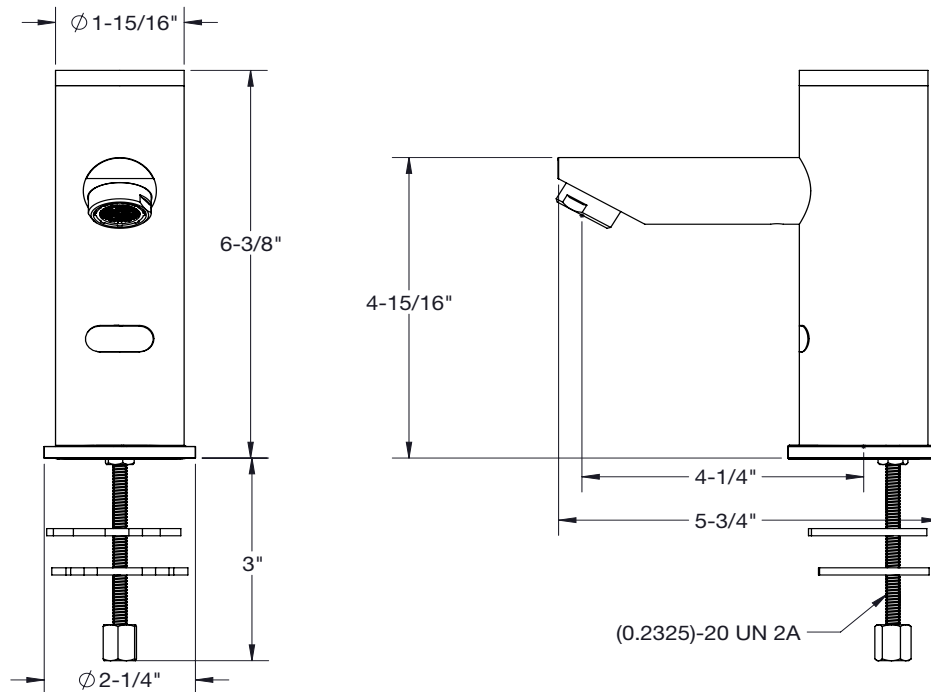

Product Compliance

- NSF/ANSI/CAN 61: Q < 1
- NSF/ANSI 372
- ASME A112.18.1/CSA B125.1
- UL1951, CAN/CSA C22.2 No. 68, CAN/CSA C22.2 No. 14
- Meets ANSI A117.1 (ADA)
- CEC Listed
- Massachusetts Approved