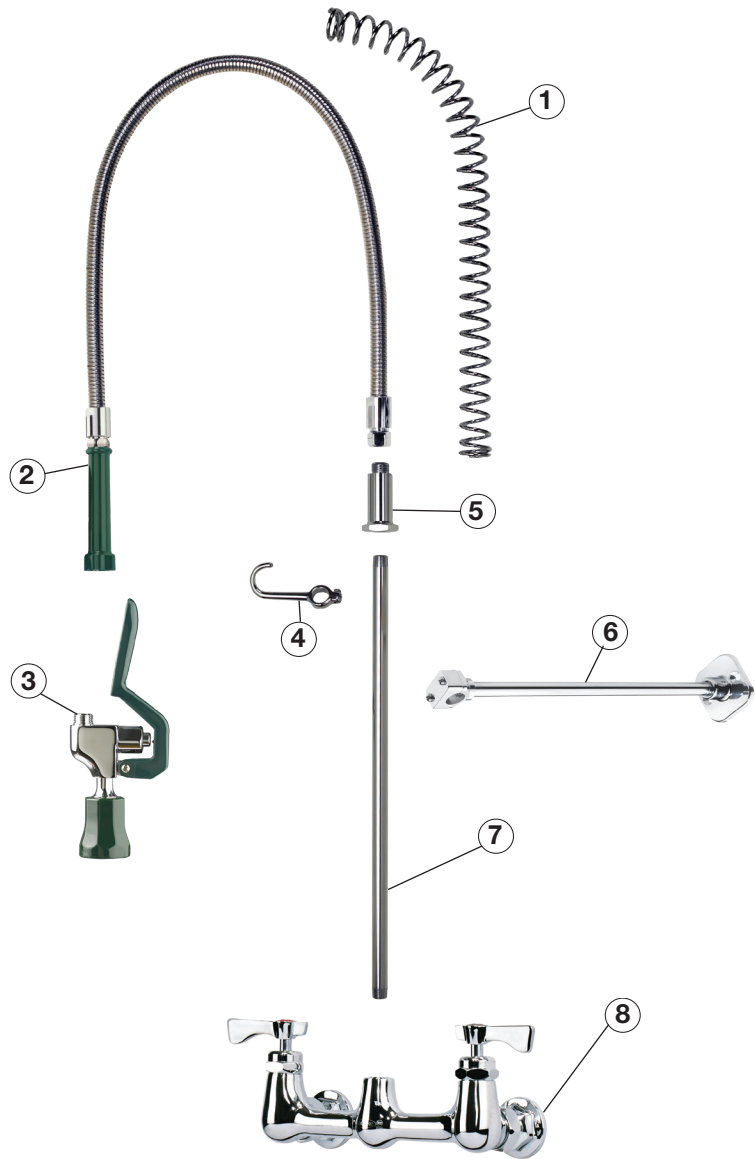

8" Center Wall Mount Pre-Rinse

ROYAL SERIES

Standard Features

- Pre-assembled to cut installation time
- 1/4 turn ceramic cartridge valves
- 44" stainless steel hose with grip
- Interchangeable with most brands
- Built-in check valves
- Built for high volume
- Full replacement parts available
- Includes wall bracket with screws
- Mounting kit (21-194L): Includes (2) 1/2" NPS x 1-1/2" brass nipples, (2) lock nuts, (2) rosette washers and (2) rubber washers

Specifications

Water Inlet	1/2" NPS Female
Temp. Range	40° - 180°F
Mounting Style	Wall Mount
Rough In	Two 7/8" Round Holes
Spray Head Flow Rate	1.15 GPM @ 60 PSI
Material	Solid Brass
Finish	Polished Chrome
Weight	15 lbs.

Model	Description
17-108WL	8" Center Wall Mount Pre-Rinse

Product Compliance

- NSF-61 & NSF/ANSI 372
- NSF/ANSI/CAN 61: Q < 1
- ASME A112.18.1-2012/CSA B125.1-12 & NSF/ANSI 372
- CEC Listed
- Massachusetts Listed

8" Center Wall Mount Pre-Rinse

ROYAL SERIES

Replacement Parts

No.	Model	Description
1	21-162	24" Spring
2	21-133L	44" Hose with Grip
3	21-129L	1.15 GPM Spray Head
4	21-165	Hook Assembly
5	21-161L	Spring Retainer
6	21-137	Wall Bracket
7	21-160L	18" Riser
8	21-108L	8" Center Pre-Rinse Faucet Body