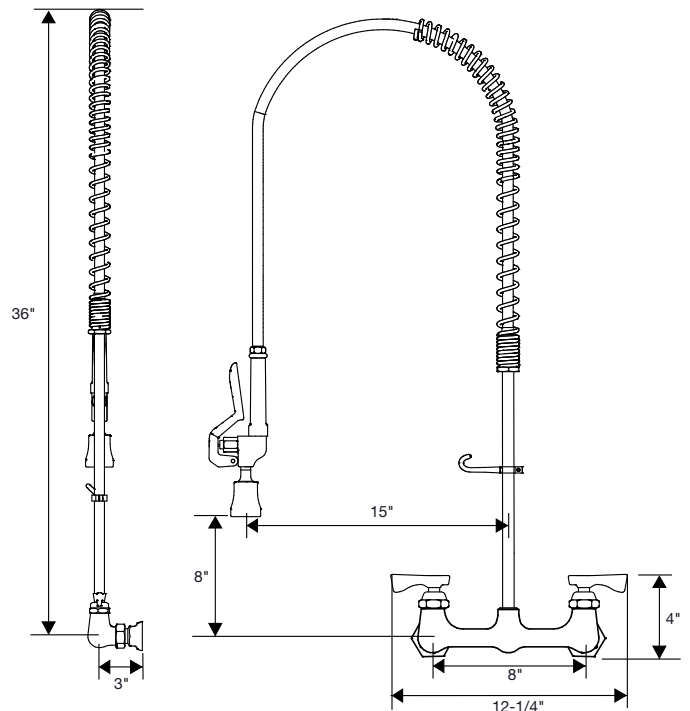

8" Center Wall Mount Pre-Rinse

ROYAL SERIES

Standard Features

- Pre-assembled to cut installation time
- 1/4 turn ceramic cartridge valves
- 44" stainless steel hose with grip
- Interchangeable with most brands
- Built-in check valves
- Built for high volume
- Full replacement parts available
- Includes wall bracket with screws
- Mounting kit (21-194L): Includes (2) 1/2" NPS x 1-1/2" brass nipples, (2) lock nuts, (2) rosette washers and (2) rubber washers

Specifications

Water Inlet	1/2" NPS Female
Temp. Range	40° - 180°F
Mounting Style	Wall Mount
Rough In	Two 7/8" Round Holes
Spray Head Flow Rate	1.15 GPM @ 60 PSI
Material	Solid Brass
Finish	Polished Chrome
Weight	15 lbs.

Model	Description
17-108WL	8" Center Wall Mount Pre-Rinse

Product Compliance

- NSF-61 & NSF/ANSI 372
- NSF/ANSI/CAN 61: Q < 1
- ASME A112.18.1-2012/CSA B125.1-12 & NSF/ANSI 372
- CEC Listed
- Massachusetts Listed

8" Center Wall Mount Pre-Rinse

ROYAL SERIES

Replacement Parts

No.	Model	Description
1	21-162	24" Spring
2	21-133L	44" Hose with Grip
3	21-129L	1.15 GPM Spray Head
4	21-165	Hook Assembly
5	21-161L	Spring Retainer
6	21-137	Wall Bracket
7	21-160L	18" Riser
8	21-108L	8" Center Pre-Rinse Faucet Body