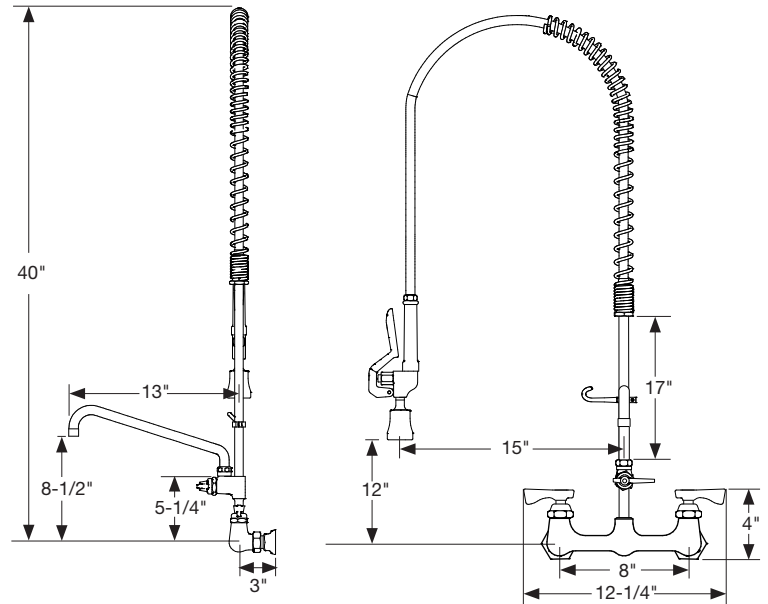

Product Compliance

- NSF-61 & NSF/ANSI 372
- NSF/ANSI/CAN 61: Q < 1
- ASME A112.18.1-2011/CSA B125.1-11 & NSF/ANSI 372
- CEC Listed
- Massachusetts Listed