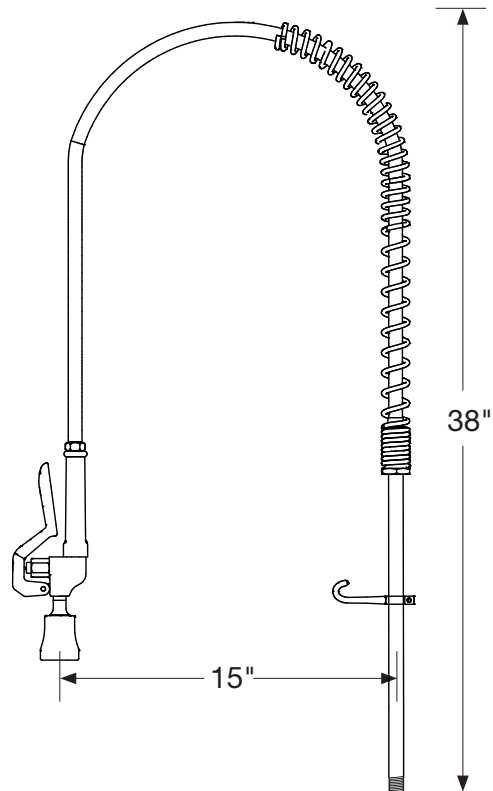

Warning:

Plumbing connections should be made by qualified personnel who will observe all applicable plumbing, sanitary and safety codes

California Prop 65 Warning:

This product can expose you to chemicals including lead and lead compounds, which are known to the State of California to cause cancer and birth defects or other reproductive harm. For more information go to www.P65Warnings.ca.gov.