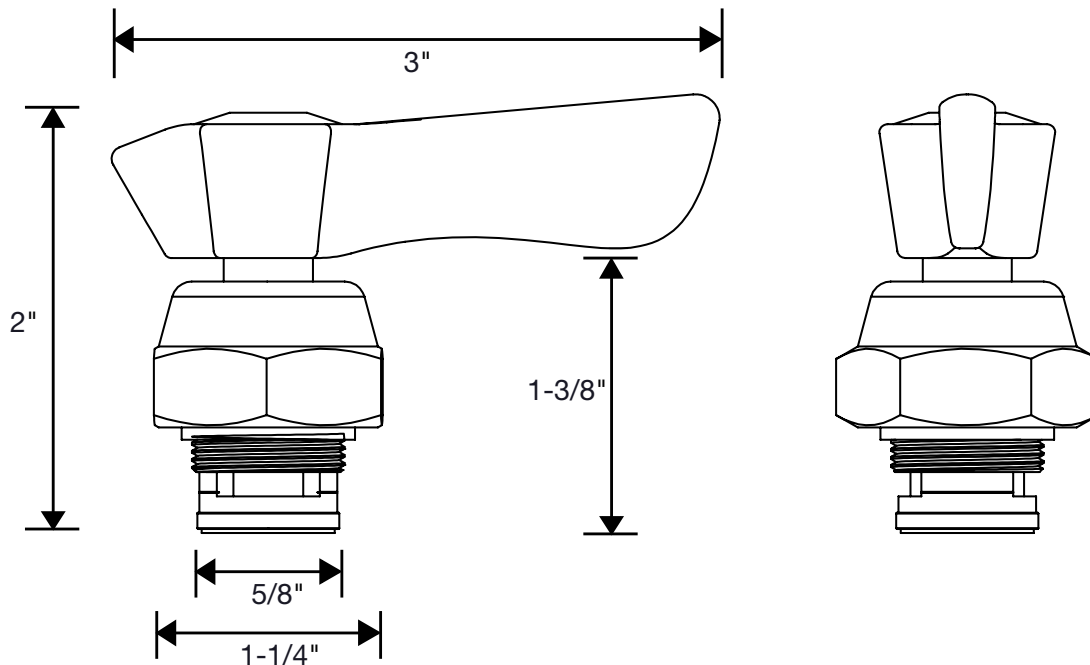

Faucet Compatibility Fits 10-4, 11-4, & 13-8 series faucets

Materials Chrome Plated Brass

Weight 1.5 lbs.

Product Compliance

- NSF-61 & NSF/ANSI 372
- NSF/ANSI/CAN 61: Q < 1
- ASME A112.18.1-2011/CSA B125.1-11 & NSF/ANSI 372
- Massachusetts Listed

Model	Description
21-300L	Silver Series 1/4 Turn Ceramic Valve Repair Kit for 10-4, 11-4, and 13-8 Series Faucets

Replacement Part

21-305

Warning:

Plumbing connections should be made by qualified personnel who will observe all applicable plumbing, sanitary and safety codes