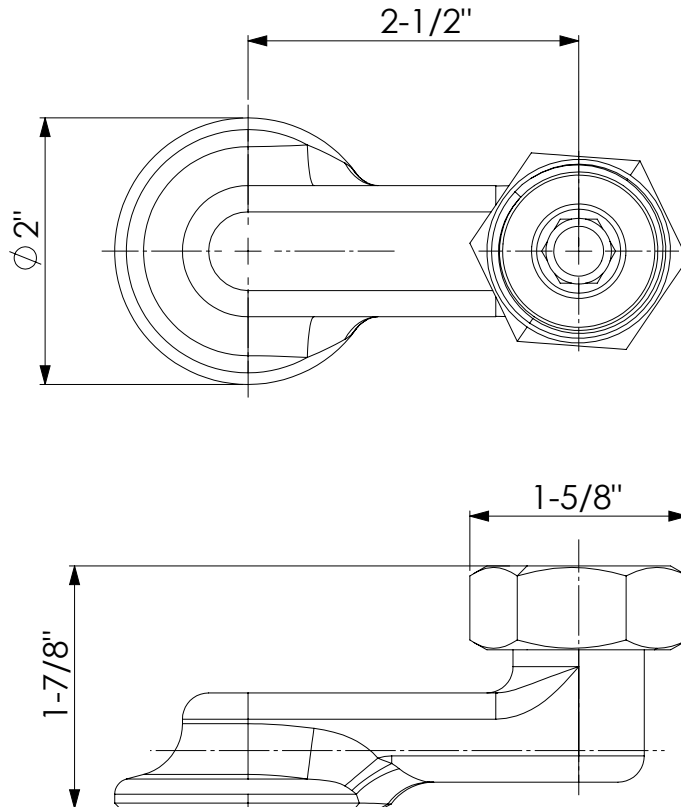

Adjustable Inlets

ROYAL SERIES

Standard Features

- Fits Royal Series faucets
- Adjustable centers
- 2.5" total range
- Two pieces
- 3 year warranty

Specifications

Inlet	1/2" NPS Female
Materials	Chrome Plated Brass
Weight	1 lbs.

Product Compliance

- NSF-61 & NSF/ANSI 372
- NSF/ANSI/CAN 61: Q < 1
- ASME A112.18.1-2012/CSA B125.1-12
- Massachusetts Listed

Model	Description
21-403L	Royal Series Large Adjustable Supply Inlets

Warning: