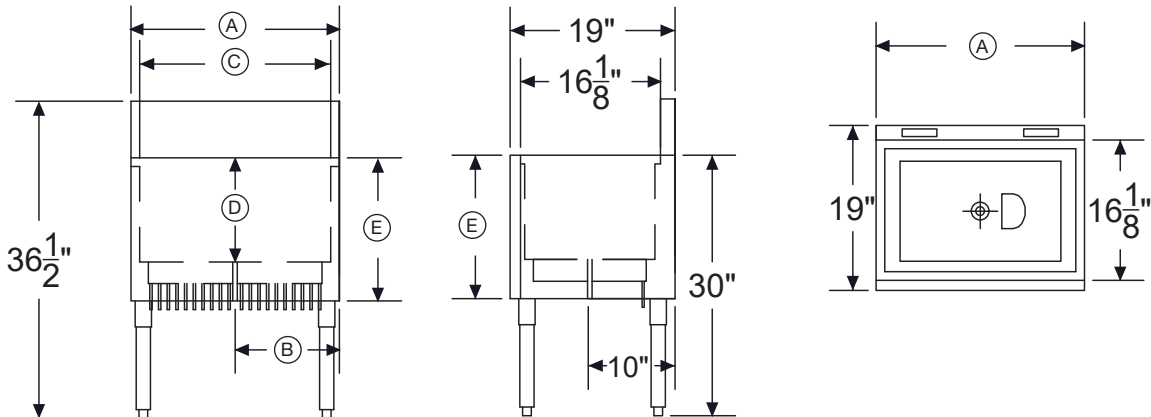

Standard Ice Bins No Cold Plate

ROYAL SERIES

KR19-24

Standard Features

- Available with 12" or 15" deep liners
- Available in 19" or 24" depths (front to back)
- Optional built-in speed rail

Specifications

Model	Overall Length (A)	Left Side to Drain (B)	Interior Dimensions (C)	Inside Depth (Liner) (D)	Outside Depth (E)	Ice Capacity (lbs.)	Weight
KR19-6	6"	3"	15" x 4"	10"	13-1/2"	20	20 lbs.
KR19-8	8"	4"	15" x 6"	10"	13-1/2"	25	25 lbs.
KR19-12	12"	9"	15" x 10"	10"	13-1/2"	30	35 lbs.
KR19-18	18"	9"	15" x 16"	12"	13-1/2"	55	57 lbs.
KR19-24	24"	12"	15" x 22"	12"	13-1/2"	75	67 lbs.
KR19-30	30"	15"	15" x 28"	12"	13-1/2"	95	76 lbs.
KR19-36	36"	18"	15" x 34"	12"	13-1/2"	110	86 lbs.
KR19-42	42"	21"	15" x 40"	12"	13-1/2"	130	95 lbs.
KR19-48	48"	24"	15" x 46"	12"	13-1/2"	150	105 lbs.
KR19-18DP	18"	9"	15" x 16"	15"	16-1/2"	75	72 lbs.
KR19-24DP	24"	12"	15" x 22"	15"	16-1/2"	100	76 lbs.
KR19-30DP	30"	15"	15" x 28"	15"	16-1/2"	125	86 lbs.
KR19-36DP	36"	18"	15" x 34"	15"	16-1/2"	145	95 lbs.
KR19-42DP	42"	21"	15" x 40"	15"	16-1/2"	170	119 lbs.
KR19-48DP	48"	24"	15" x 46"	15"	16-1/2"	195	150 lbs.

Model	Overall Length (A)	Left Side to Drain (B)	Interior Dimensions (C)	Inside Depth (Liner) (D)	Outside Depth (E)	Ice Capacity (lbs.)	Weight
KR24-6	6"	3"	20" x 4"	10"	13-1/2"	20	20 lbs.
KR24-8	8"	4"	20" x 6"	10"	13-1/2"	30	35 lbs.
KR24-12	12"	9"	20" x 10"	10"	13-1/2"	45	55 lbs.
KR24-18	18"	9"	20" x 16"	12"	13-1/2"	70	67 lbs.
KR24-24	24"	12"	20" x 22"	12"	13-1/2"	95	76 lbs.
KR24-30	30"	15"	20" x 28"	12"	13-1/2"	115	91 lbs.
KR24-36	36"	18"	20" x 34"	12"	13-1/2"	140	105 lbs.
KR24-42	42"	21"	20" x 40"	12"	13-1/2"	160	114 lbs.
KR24-48	48"	24"	20" x 46"	12"	13-1/2"	185	128 lbs.