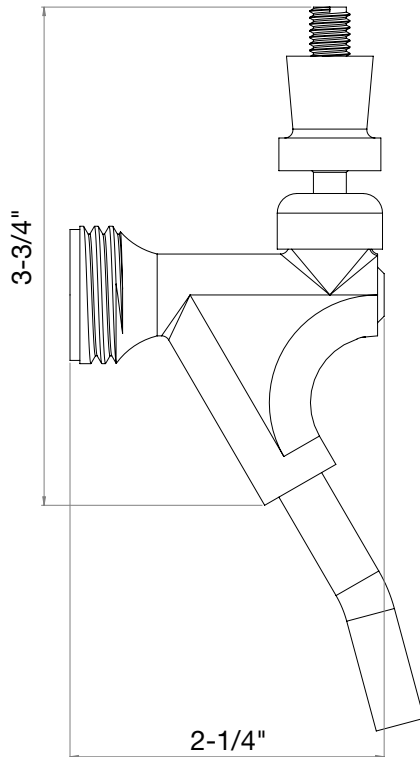

Wine Faucet with Long Spout

MASTERTAP™

Standard Features

- Extended faucet spout to avoid splashing for wine or ciders
- 3/8" -16 threading fits all standard tap handles
- Fits standard US shanks
- Also great for filling growlers

Specifications

Material	Stainless Steel 304
Finish	Polished Chrome
Flow Rate	30 PSI
Dimensions	1-1/4"W x 2-1/4"D x 5-1/2"H
Weight	8 oz

Product Compliance

- N/A

Model	Description
BC-808	MasterTap Wine Dispensing Faucet with Long Spout