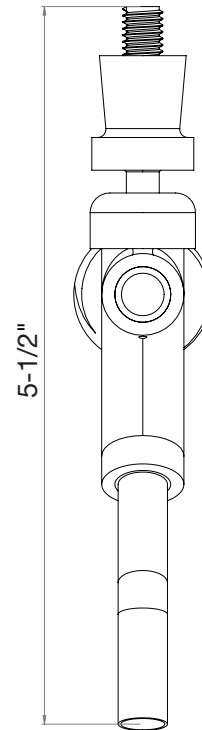

Wine Faucet with Long Spout

MASTERTAP™

Standard Features

- Extended faucet spout to avoid splashing for wine or ciders
- 3/8" -16 threading fits all standard tap handles
- Fits standard US shanks
- Also great for filling growlers

Specifications

Material	Stainless Steel 304
Finish	Polished Chrome
Flow Rate	30 PSI
Dimensions	1-1/4"W x 2-1/4"D x 5-1/2"H
Weight	8 oz

Product Compliance

- N/A

Model	Description
BC-808	MasterTap Wine Dispensing Faucet with Long Spout