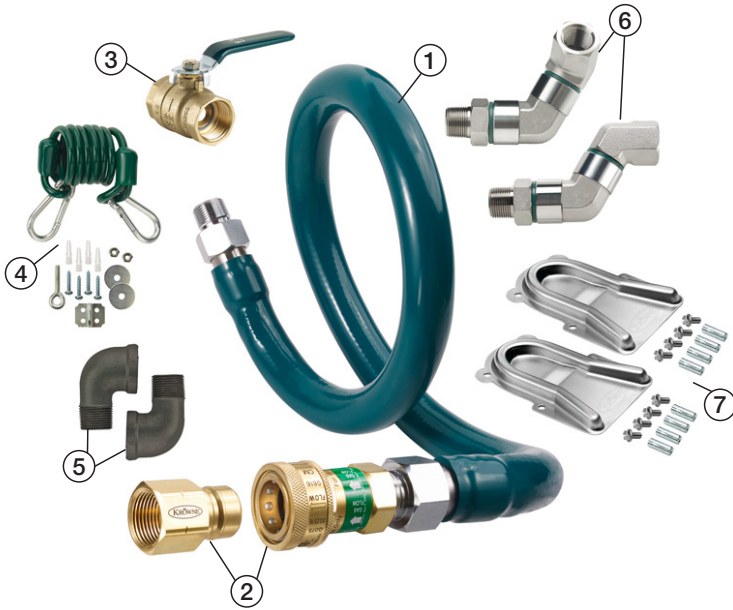

Gas Connector Kit 12

ROYAL SERIES

Includes:

No.	Name	Description
1	Gas Connector	For stationary and caster-mounted kitchen equipment.
2	Quick Disconnect	Easily disconnects gas hose to move equipment for maintenance and cleaning.
3	Shut-off Valve	Required by code to allow manual shutoff within 6 ft. of appliance.
4	Restraining Cable Kit	Prevents hose from being pulled too far. Includes mounting hardware.
5	(2) 90° Elbows with Nipples	Gives versatility during installation.
6	(2) SwivelKing™	Anodized aluminum construction with dual 360° rotation significantly reduces stress.
7	Caster Positioning Chocks	Ensures movable kitchen equipment is in the correct place.

Visit krowne.com for complete replacement parts.

Product Compliance

- ANSI Z21.41-2014 • CSA 6.9-2014 Quick Disconnect Devices For Use With Gas Fuel Appliances
- ANSI Z21.69-2009 • CSA 6.16-2009 Connectors For Moveable Gas Appliances
- ANSI Z21.69a-2012 • CSA 6.16a-2012 Addenda
- NSF/ANSI 169

Standard Features

- For use with stationary and caster-mounted commercial kitchen equipment
- Male NPT End fittings rotate 360
- Heavy duty stainless steel corrugated tubing for flexibility
- Heavy duty stainless steel radial wrap prevents hose from stretching
- PVC Protective coating with anti-microbial agent for easy cleaning
- Welded construction for added durability
- For Indoor Use Only
- Lifetime warranty