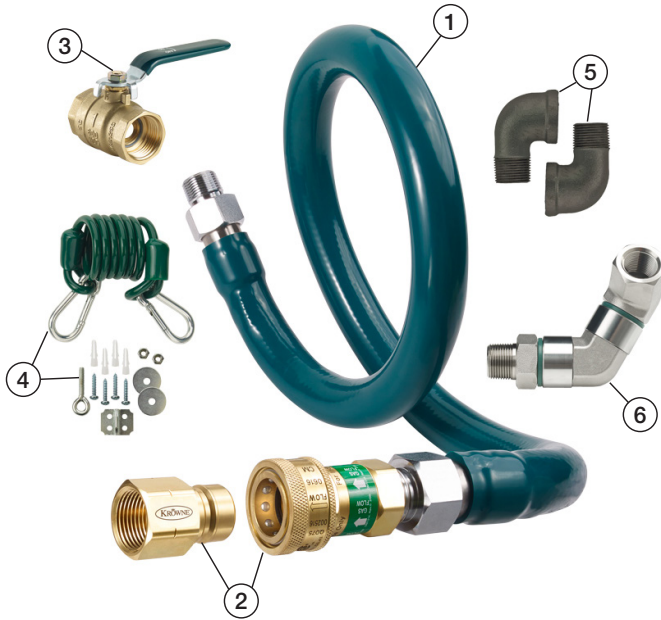

Gas Connector Kit 9

ROYAL SERIES

Standard Features

- For use with stationary and caster-mounted commercial kitchen equipment
- Male NPT End fittings rotate 360
- Heavy duty stainless steel corrugated tubing for flexibility
- Heavy duty stainless steel radial wrap prevents hose from stretching
- PVC Protective coating with anti-microbial agent for easy cleaning
- Welded construction for added durability
- For Indoor Use Only
- Lifetime warranty

Specifications

Pressure	1/2 PSI
Operating Temp.	32°F ~ 200°F
End Fittings	Carbon Steel, Chrome Plated
Tubing	Stainless Steel 304
Braiding	Stainless Steel 304

Includes:

No.	Name	Description
1	Gas Connector	For stationary and caster-mounted kitchen equipment.
2	Quick Disconnect	Easily disconnects gas hose to move equipment for maintenance and cleaning.
3	Shut-off Valve	Required by code to allow manual shutoff within 6 ft. of appliance.
4	Restraining Cable Kit	Prevents hose from being pulled too far. Includes mounting hardware.
5	(2) 90° Elbows with Nipples	Gives versatility during installation.
6	SwivelKing™	Anodized aluminum construction with dual 360° rotation significantly reduces stress.

Visit krowne.com for complete replacement parts.

Product Compliance

- ANSI Z21.41-2014 • CSA 6.9-2014 Quick Disconnect Devices For Use With Gas Fuel Appliances
- ANSI Z21.69-2009 • CSA 6.16-2009 Connectors For Moveable Gas Appliances
- ANSI Z21.69a-2012 • CSA 6.16a-2012 Addenda
- NSF/ANSI 169

Model No.	Interior Size	Length	BTU/hr
M5024K9	1/2"	24"	87K
M5036K9	1/2"	36"	77K
M5048K9	1/2"	48"	68K
M5060K9	1/2"	60"	60K
M5072K9	1/2"	72"	55K
M7524K9	3/4"	24"	232K
M7536K9	3/4"	36"	218K
M7548K9	3/4"	48"	180K
M7560K9	3/4"	60"	158K
M7572K9	3/4"	72"	139K
M10024K9	1"	24"	414K
M10036K9	1"	36"	379K
M10048K9	1"	48"	334K
M10060K9	1"	60"	294K
M10072K9	1"	72"	279K
M12524K9	1-1/4"	24"	699K
M12536K9	1-1/4"	36"	615K
M12548K9	1-1/4"	48"	541K
M12560K9	1-1/4"	60"	476K
M12572K9	1-1/4"	72"	419K