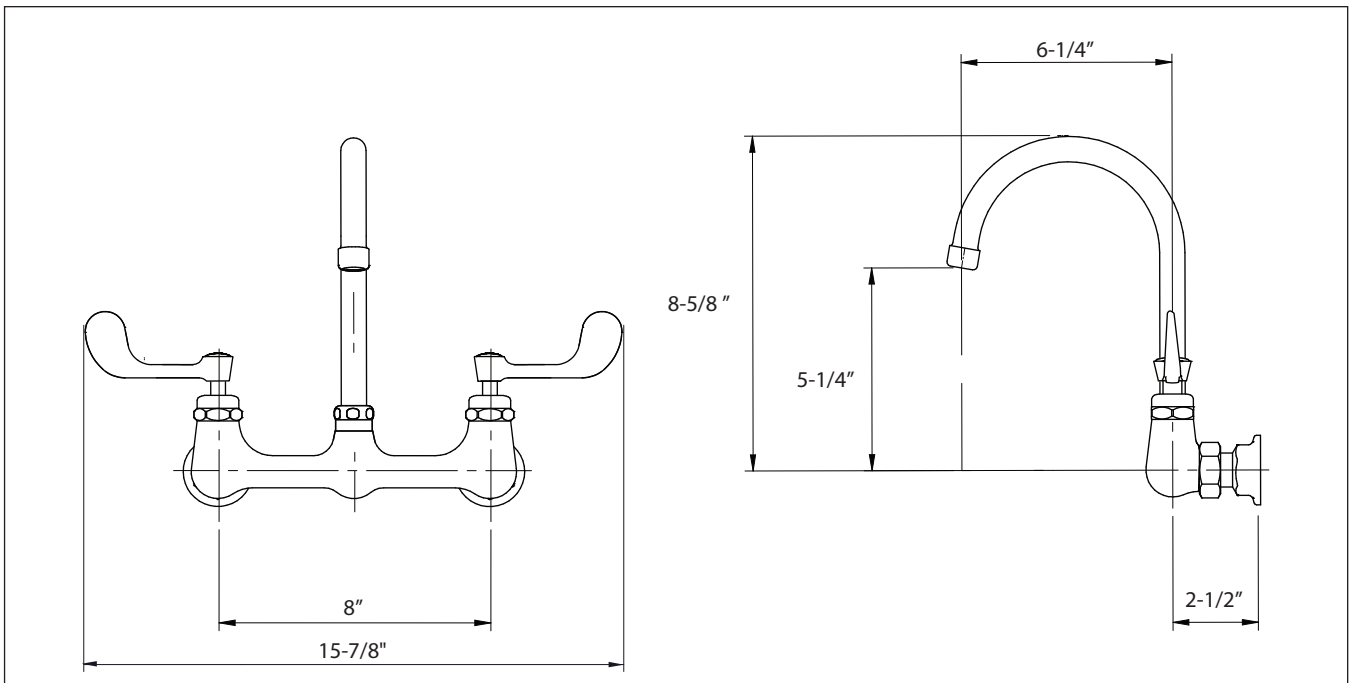

WARNING: Plumbing connections should be made by qualified personnel who will observe all applicable plumbing, sanitary and safety codes.
WARNING: This product can expose you to chemicals including lead and lead compounds which are known to the State of California to cause cancer and birth defects or other reproductive harm. For more information go to www.P65Warnings.ca.gov.