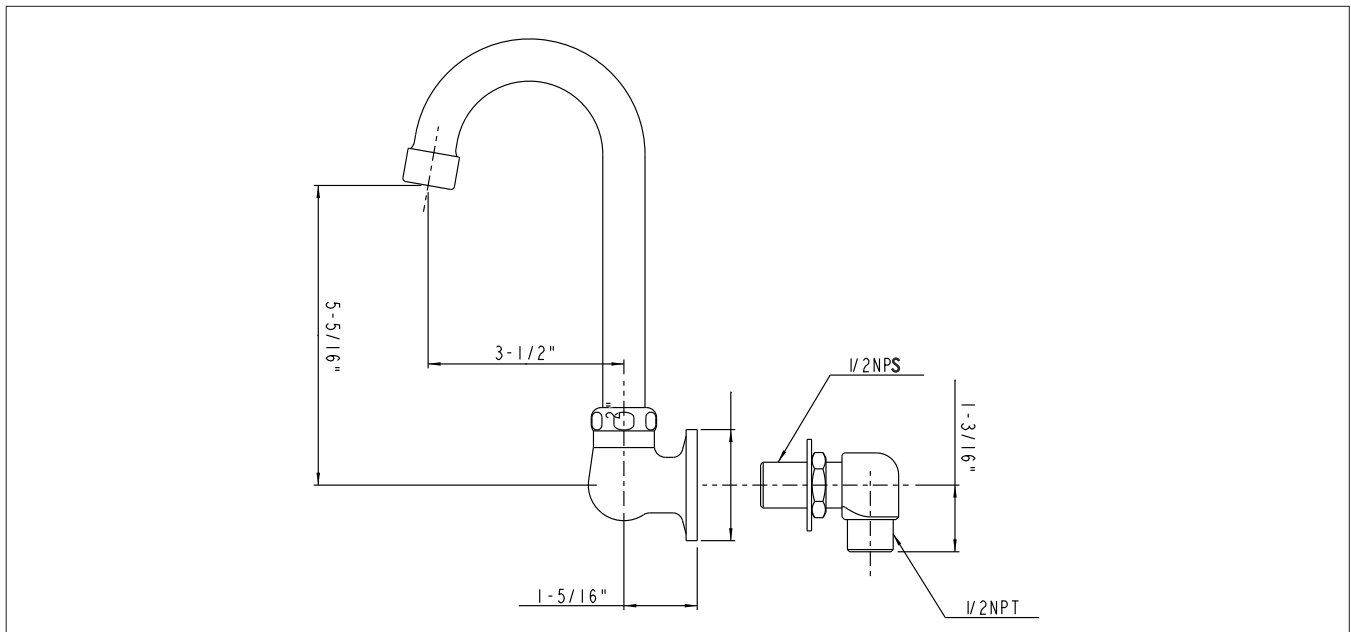

PRODUCT COMPLIANCE

- NSF-61 & NSF/ANSI 372
- ASME A112.18.1-2011/CSA B125.1-11 & NSF/ANSI 372
- Meets ANSI A117.1 (ADA)
- Massachusetts Approved
- CEC Approved