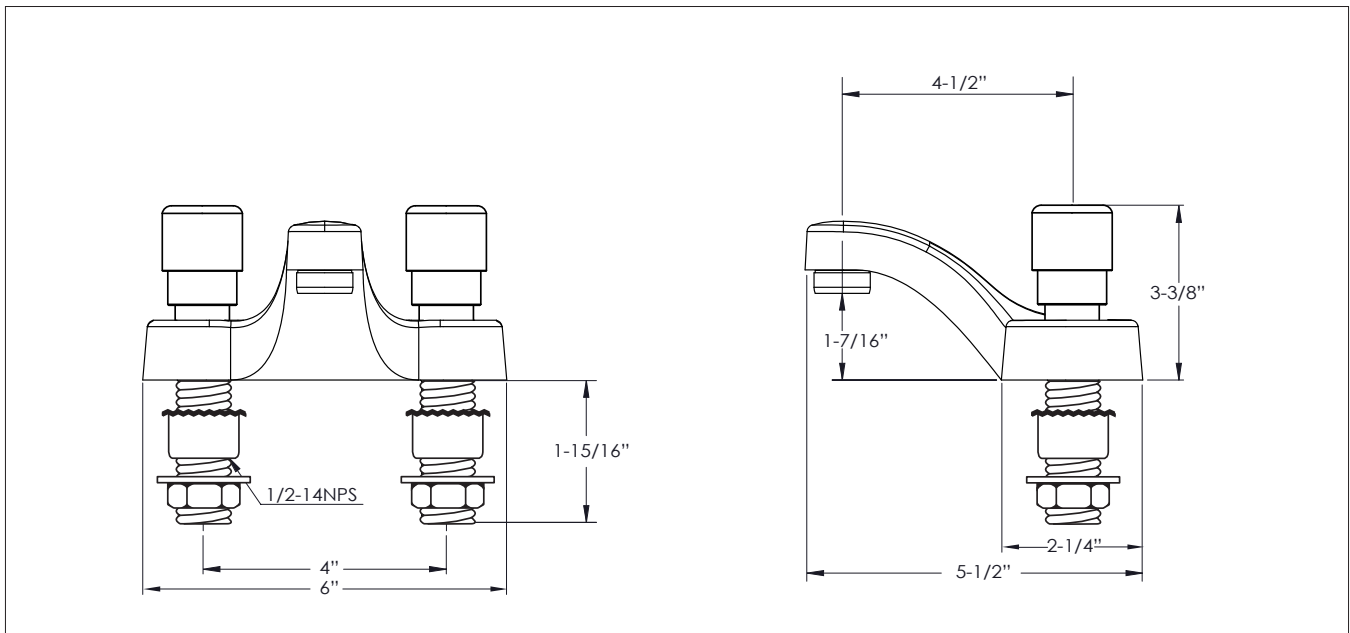

PRODUCT COMPLIANCE

- NSF-61 & NSF/ANSI 372
- ASME A112.18.1-2011/CSA B125.1-11 & NSF/ANSI 372
- Meets ANSI A117.1 (ADA)
- Massachusetts Approved
- CEC Approved