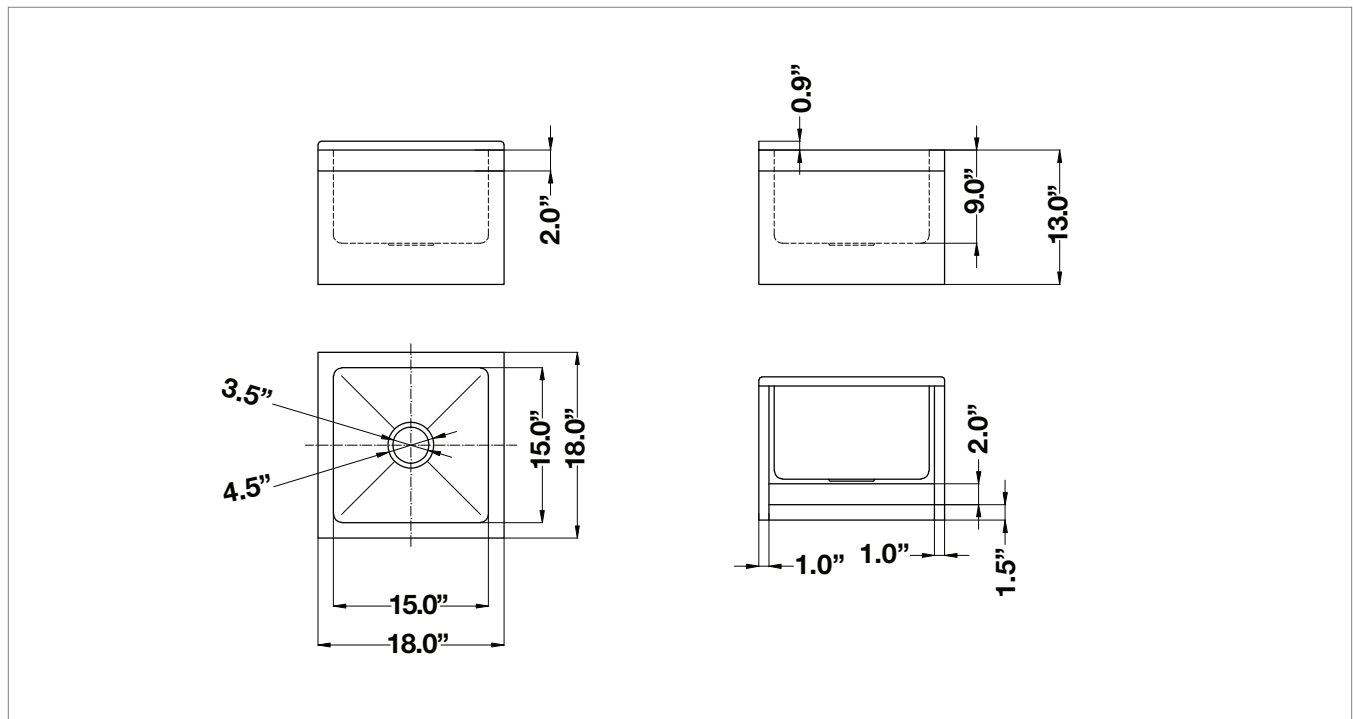

WARNING: Plumbing connections should be made by qualified personnel who will observe all applicable plumbing, sanitary and safety codes.
California Proposition 65 Warning