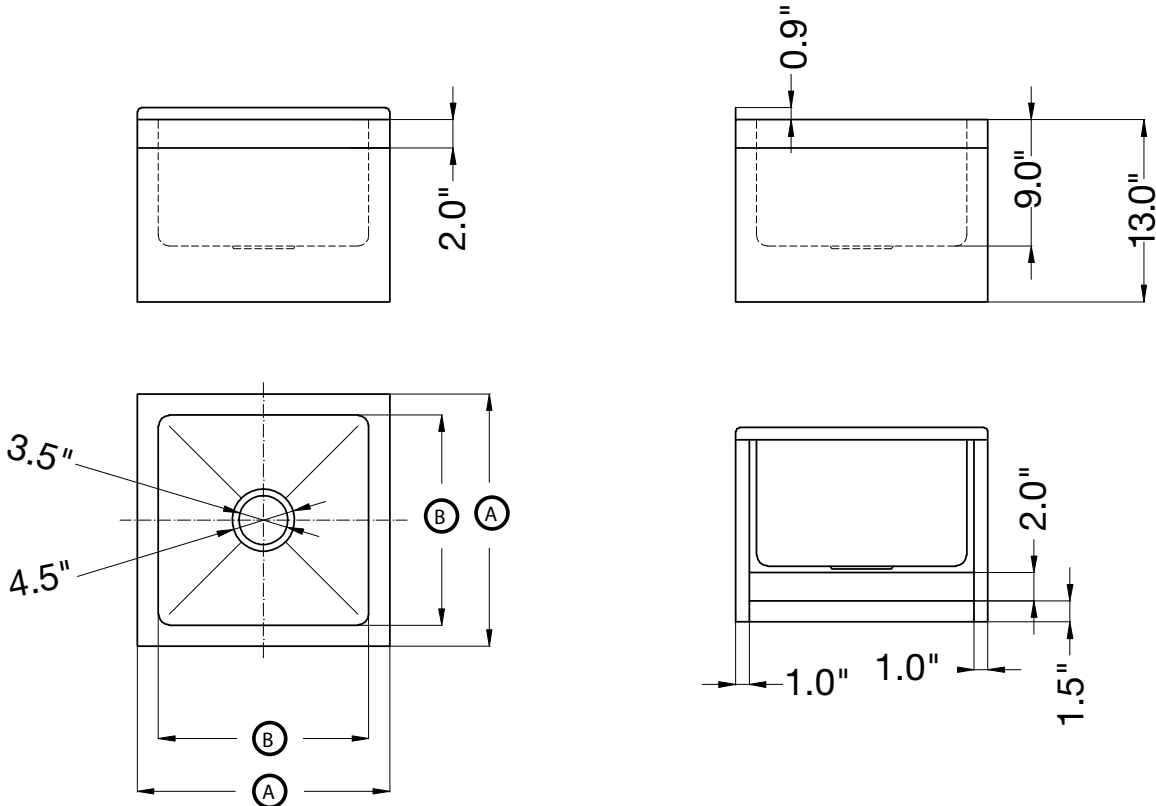

Floor Mop Sinks

SILVER SERIES

Standard Features

- Removable front panel
- Mounting hardware included
- 1 year warranty

Specifications

Overall Height	13"
Bowl Depth	9"
Drain	3-1/2" with 2" IPS Outlet (23-145)
Material	18-Gauge Stainless Steel

Model	Overall Dimension (A)	Bowl Dimension (B)	Pipe Stub	Weight
MS-1818	18" x 18"	15" x 15"	9" from wall	28 lbs.
MS-2424	24" x 24"	21" x 21"	12" from wall	58 lbs.

Product Compliance

- NSF-2, ASME A112.19.3-2017/CSA B45.4
- Massachusetts Approved