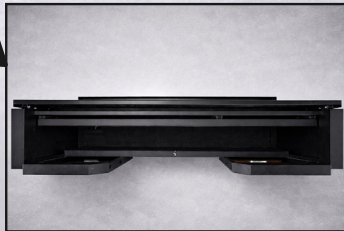

Competition Mode

Garnish Trays Drop-In Ice Bin

Drain

Collapsed
Fits within standard SUVs

Collapsible Garbage Bin Non-Potable Water Tank

NOMADBAR™

MOBILE + COLLAPSIBLE SYSTEM

Effortlessly elevate any venue with a mobile bar designed to set up in seconds and function with the reliability of a permanent installation. Built for high-volume craft-cocktail service, it combines mobility, durability, and contemporary design in one streamlined solution.

COMPLETE CRAFT COCKTAIL WORKSTATION

Organized storage for liquor, ice, garnishes, cups and tools.

COLLAPSIBLE, SPACE-SAVING DESIGN

Folds flat for compact storage and effortless transport.

COMMERCIAL GRADE DURABILITY

Heavy-duty frame and surfaces built for repeated daily use.

QUICK SETUP & BREAKDOWN

Hang-on speed rails allow rapid assembly and streamlined service.

MODELS

KR-MCB NomadBar Mobile + Collapsible System

KR-MCB-B* NomadBar Mobile + Collapsible System (Branded)
*Customized system coming soon