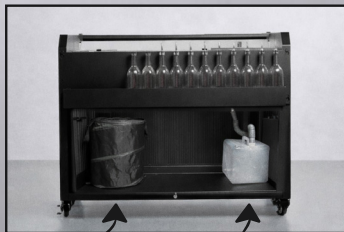

Competition Mode

Garnish Trays Drop-In Ice Bin

Drain

Collapsed
Fits within standard SUVs

Collapsible Garbage Bin Non-Potable Water Tank

NOMADBAR™

MOBILE + COLLAPSIBLE SYSTEM

Effortlessly elevate any venue with a mobile bar designed to set up in seconds and function with the reliability of a permanent installation. Built for high-volume craft-cocktail service, it combines mobility, durability, and contemporary design in one streamlined solution.

COMPLETE CRAFT COCKTAIL WORKSTATION

Organized storage for liquor, ice, garnishes, cups and tools.

COLLAPSIBLE, SPACE-SAVING DESIGN

Folds flat for compact storage and effortless transport.

COMMERCIAL GRADE DURABILITY

Heavy-duty frame and surfaces built for repeated daily use.

QUICK SETUP & BREAKDOWN

Hang-on speed rails allow rapid assembly and streamlined service.

MODELS

KR-MCB NomadBar Mobile + Collapsible System

KR-MCB-B* NomadBar Mobile + Collapsible System (Branded)
*Customized system coming soon